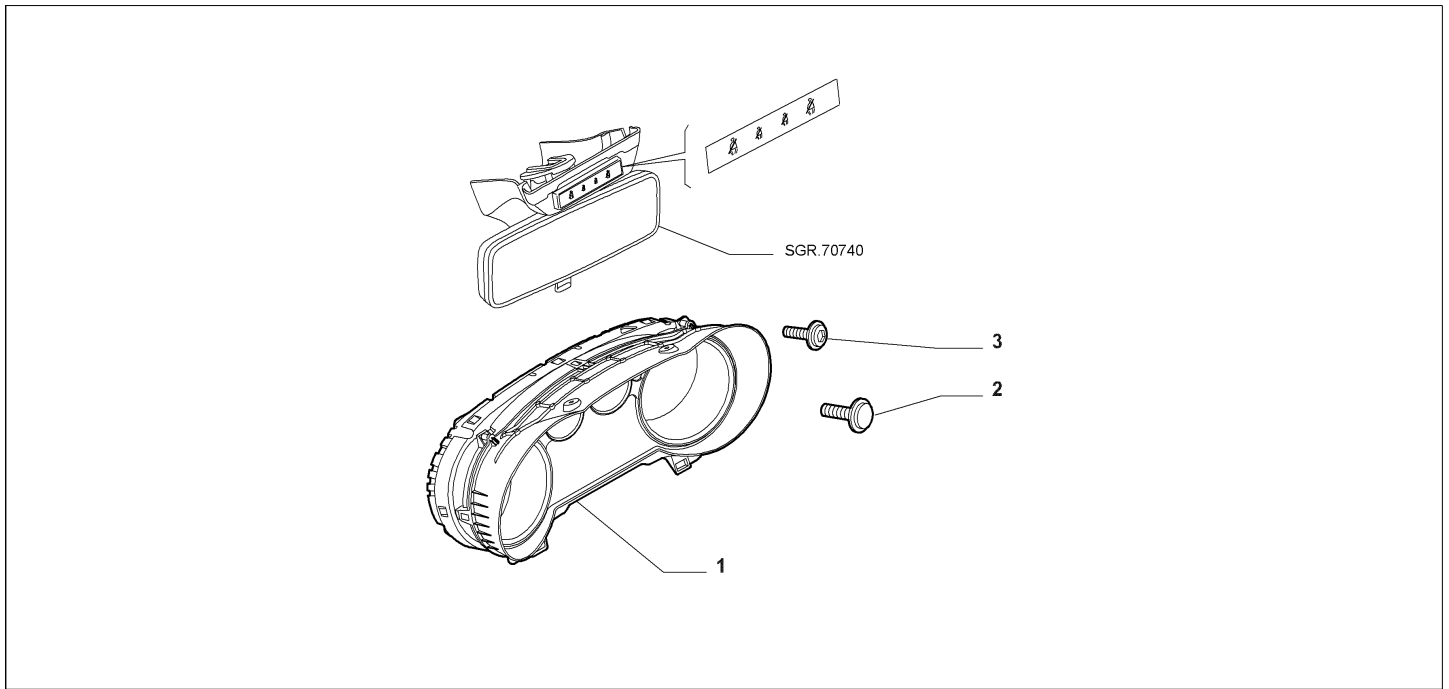

Catalogue	MITO 2008-2011	
Category	18.6 OPERATION INDICATORS	
Var.	01	PETROL + 050 + IS/S
Rev.	00	

Part Num.	Description	Compatibility	Modif.	Qty	Notes	Col.	Reman.
1	Y50001 Matricola traceability			-			
2	46558583 SCREW			01			
3	51723314 SCREW			01			

Legend	
050	ODOMETER
S/S	STOP&START
PETROL	FUEL:PETROL

Catalogue	MITO 2008-2011	
Category	18.6 OPERATION INDICATORS	
Var.	01	050 + DIESEL + !S/S
Rev.	00	

Part Num.	Description	Compatibility	Modif.	Qty	Notes	Col.	Reman.
1	Y50001 Matricola traceability			-			
2	46558583 SCREW			01			
3	51723314 SCREW			01			

Legend	
050	ODOMETER
S/S	STOP&START
DIESEL	FUEL:DIESEL

Catalogue	MITO 2008-2011	
Category	18.6 OPERATION INDICATORS	
Var.	01	PETROL + 046 + IS/S
Rev.	00	

Part Num.	Description	Compatibility	Modif.	Qty	Notes	Col.	Reman.
1	Y50001 Matricola traceability			-			
2	46558583 SCREW			01			
3	51723314 SCREW			01			

Legend	
046	MILECOUNTER
S/S	STOP&START