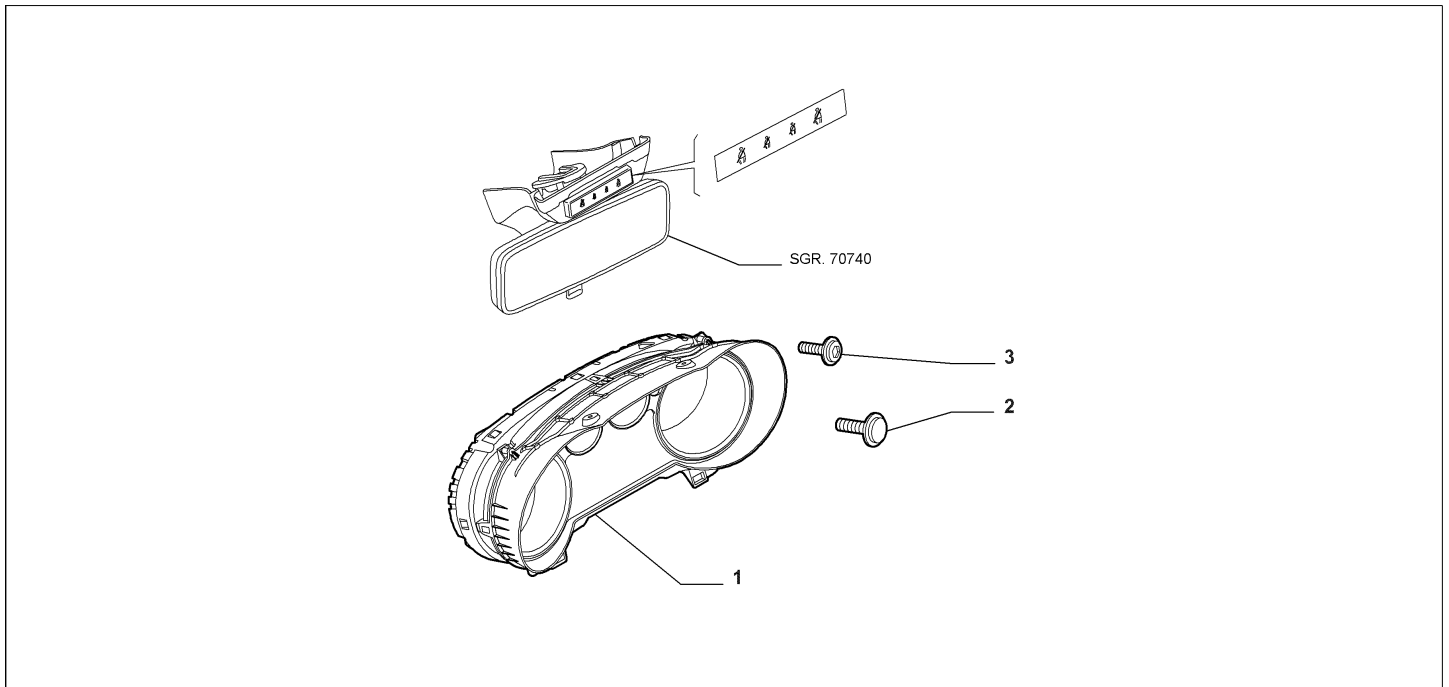

Catalogue	MITO 2008-2011	
Category	18.6 OPERATION INDICATORS	
Var.	01	046 + S/S
Rev.	00	

Part Num.	Description	Compatibility	Modif.	Qty	Notes	Col.	Reman.
1	Y50001 Matricola traceability			-			
2	46558583 SCREW			01			
3	51723314 SCREW			01			

Legend	
046	MILECOUNTER
S/S	STOP&START