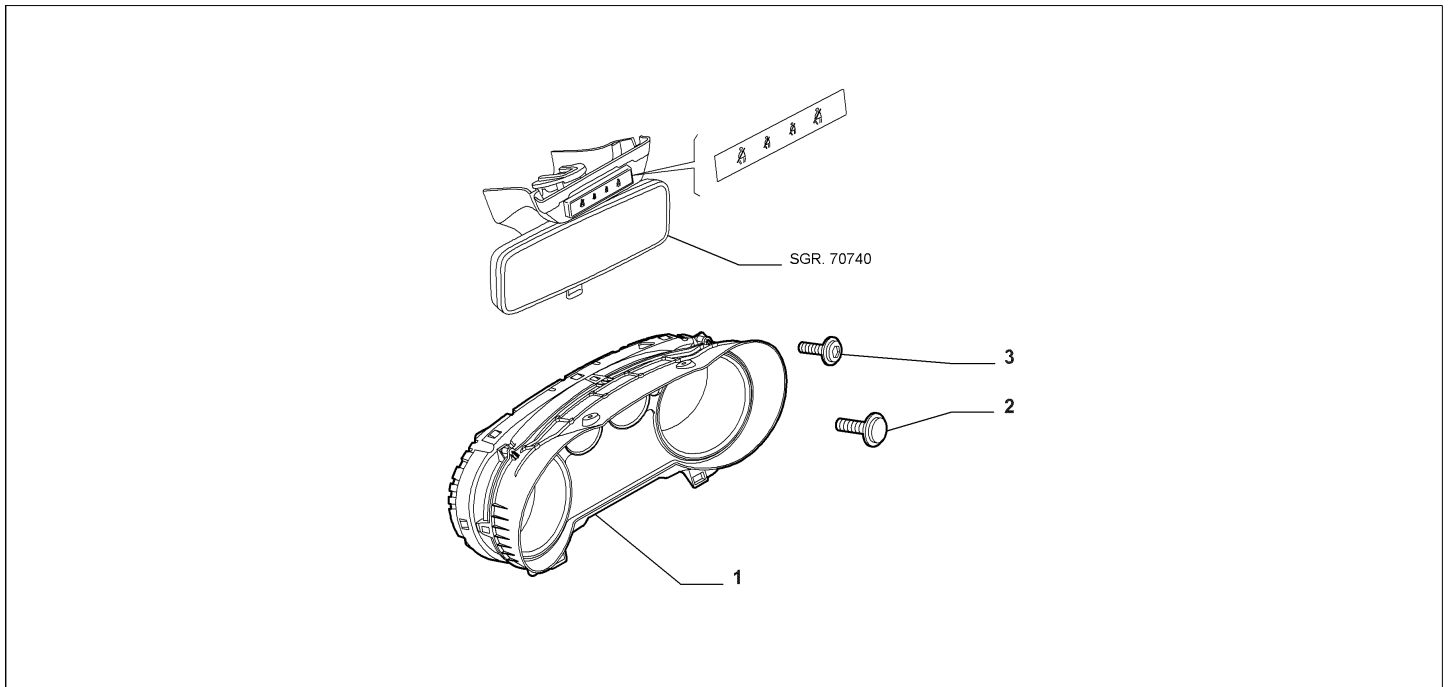

Catalogue	MITO 2008-2011	
Category	18.6 OPERATION INDICATORS	
Var.	01	050 + S/S
Rev.	00	

Part Num.	Description	Compatibility	Modif.	Qty	Notes	Col.	Reman.
1	Y50001 Matricola traceability			-			
2	46558583 SCREW			01			
3	51723314 SCREW			01			

Legend	
050	ODOMETER
S/S	STOP&START