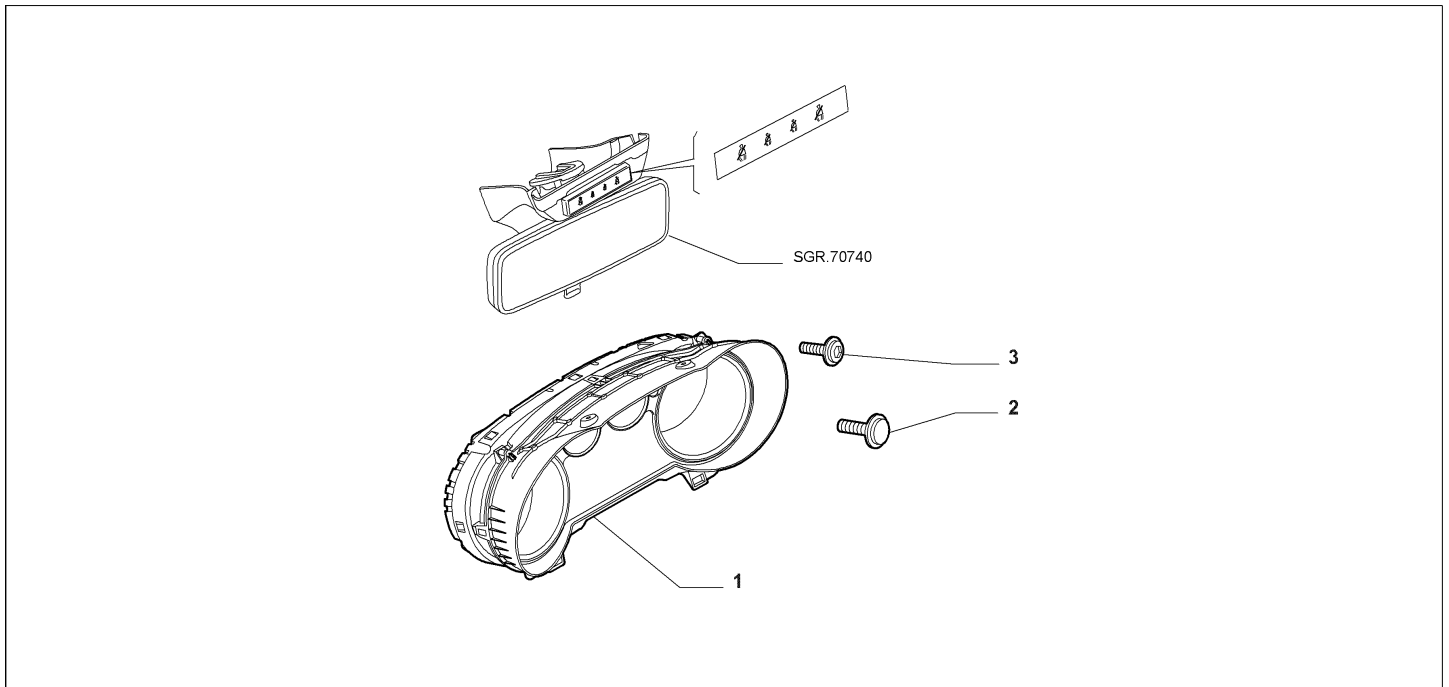

Catalogue	MITO 2008-2011	
Category	18.6 OPERATION INDICATORS	
Var.	01	DIESEL + 046 + !S/S
Rev.	00	

Part Num.	Description	Compatibility	Modif.	Qty	Notes	Col.	Reman.
1	Y50001 Matricola traceability			-			
2	46558583 SCREW			01			
3	51723314 SCREW			01			

Legend	
046	MILECOUNTER
S/S	STOP&START
DIESEL	FUEL:DIESEL