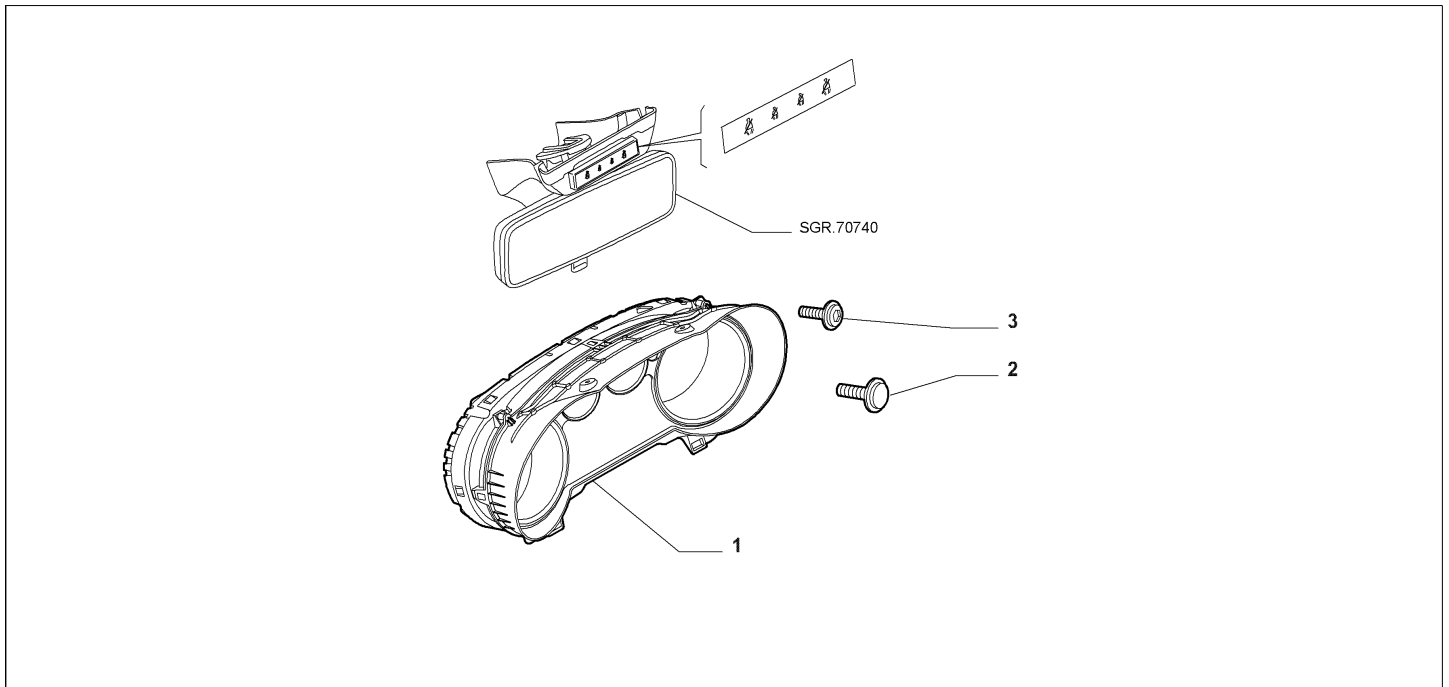

Legend	
050	ODOMETER
S/S	STOP&START
PETROL	FUEL:PETROL

Catalogue	MITO 2008-2011	
Category	18.6 OPERATION INDICATORS	
Var.	01	050 + DIESEL + !S/S
Rev.	00	

Part Num.	Description	Compatibility	Modif.	Qty	Notes	Col.	Reman.
1	Y50001 Matricola traceability			-			
2	46558583 SCREW			01			
3	51723314 SCREW			01			

Legend	
050	ODOMETER
S/S	STOP&START
DIESEL	FUEL:DIESEL

Catalogue	MITO 2008-2011	
Category	18.6 OPERATION INDICATORS	
Var.	01	PETROL + 046 + IS/S
Rev.	00	

Part Num.	Description	Compatibility	Modif.	Qty	Notes	Col.	Reman.
1	Y50001 Matricola traceability			-			
2	46558583 SCREW			01			
3	51723314 SCREW			01			