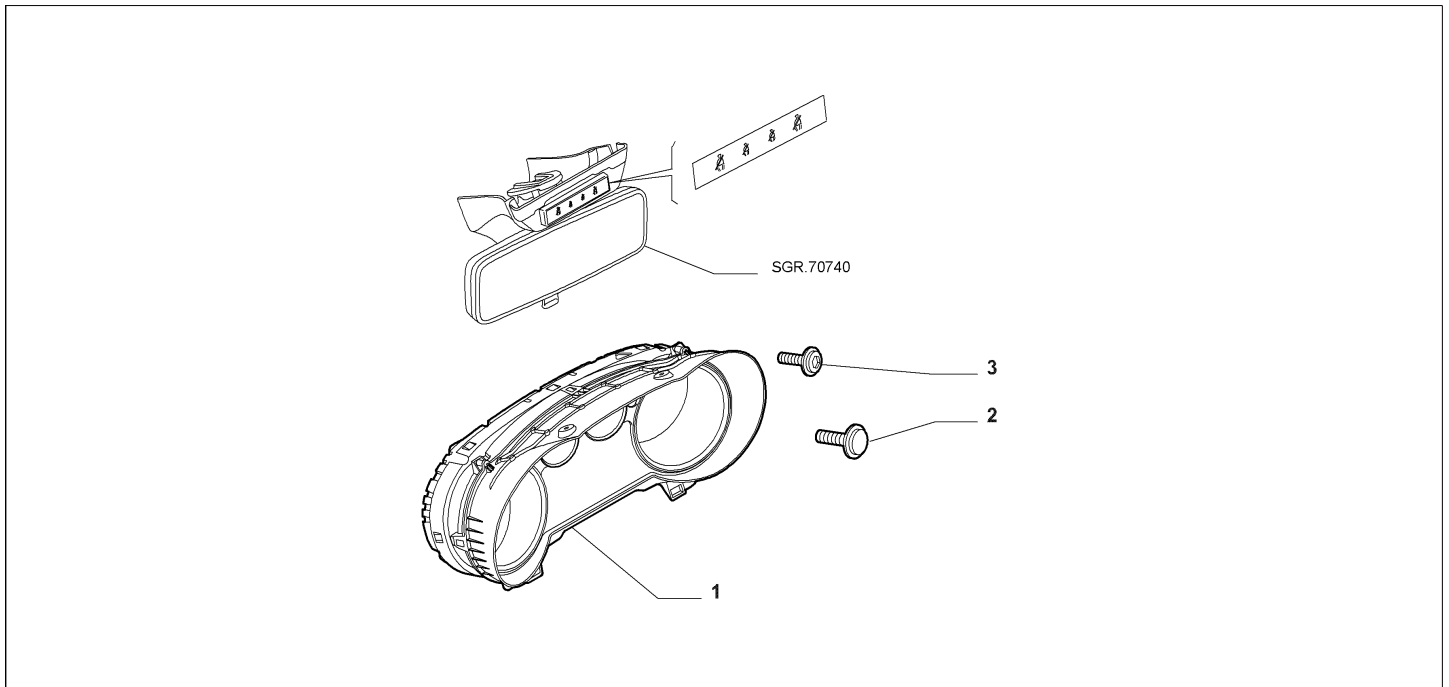

Legend	
050	ODOMETER
S/S	STOP&START
PETROL	FUEL:PETROL

Catalogue	MITO 2008-2011	
Category	18.6 OPERATION INDICATORS	
Var.	01	050 + DIESEL + !S/S
Rev.	00	

Part Num.	Description	Compatibility	Modif.	Qty	Notes	Col.	Reman.
1	Y50001 Matricola traceability			-			
2	46558583 SCREW			01			
3	51723314 SCREW			01			

Legend	
046	MILECOUNTER
S/S	STOP&START