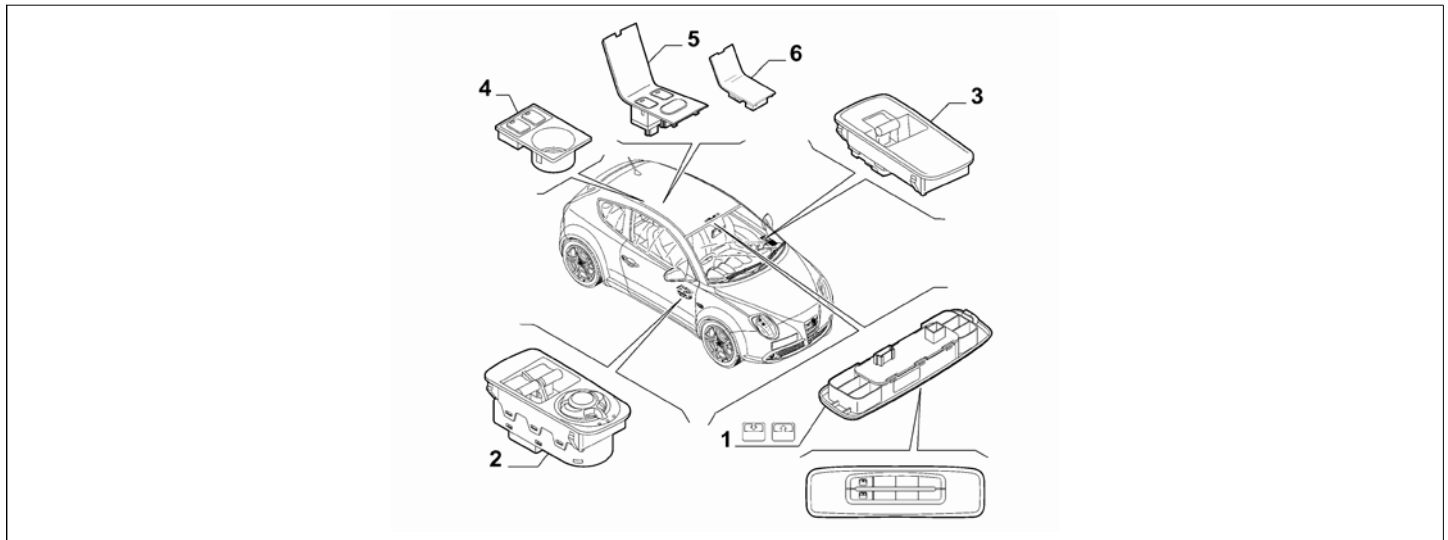

Catalogue	MITO 2008-2011	
Category	18.3 VARIOUS CONTROL PUSH BUTTONS AND SWITCHES	
Var.	02	RHD
Rev.	00	

Part Num.	Description	Compatibility	Modif.	Qty	Notes	Col.	Reman.
1	156087985	ORNAMENT	I213+400+4CU+55Y		1		
1	156091435	ORNAMENT	213+400+4CU+55Y		1		
1	156106165	ORNAMENT	213+I400+I55Y+I5J3		1	BLACK COLOUR	
1	156106163	ORNAMENT	213+I400+I55Y+I5J3		1	BEIGE COLOUR	
1	156106165	ORNAMENT	213+I400+5J3		1	BLACK COLOUR	
1	156106163	ORNAMENT	213+I400+5J3		1	BEIGE COLOUR	
1	156091437	ORNAMENT	213+I400+I4CU+55Y		1		
1	156091438	ORNAMENT	213+I400+4CU+55Y		1		
1	156106166	ORNAMENT	213+400+I55Y+I5J3		1	BLACK COLOUR	
1	156106164	ORNAMENT	213+400+I55Y+I5J3		1	BEIGE COLOUR	
1	156106166	ORNAMENT	213+400+5J3		1	BLACK COLOUR	
1	156106164	ORNAMENT	213+400+5J3		1	BEIGE COLOUR	
1	156091440	ORNAMENT	213+400+I4CU+55Y		1		
1	156087981	ORNAMENT	I213+I400+I4CU+55Y		1		
1	156087983	ORNAMENT	I213+400+I55Y+I5J3		1		
1	156087984	ORNAMENT	I213+400+I4CU+55Y		1		
1	156093473	ORNAMENT	I213+400+5J3		1		
2	156085170	SWITCH, LEFT	I441		1		
2	156085171	SWITCH, LEFT	441		1		
3	156085172	SWITCH, RIGHT			1		
4	735418316	SWITCH PANEL	I132+452		1		
5	156087211	SWITCH PANEL	132+452		1		
6	735462116	ORNAMENT	132+I452		1		

Legend	
132	FRONT SEAT ARMREST
213	ALARM SYSTEM
400	LONG OPENABLE ELECTRIC SUNROOF
441	FOLDING EXTERNAL REARVIEW MIRRORS W. ELEC. CONT. AND DEMISTING
452	2 FRONT HEATED SEATS
4CU	MAP RADIO NAVIGATOR
55Y	CONVERGENCE C3
5J3	INTERIOR KIT
RHD	STEERING:RIGHT