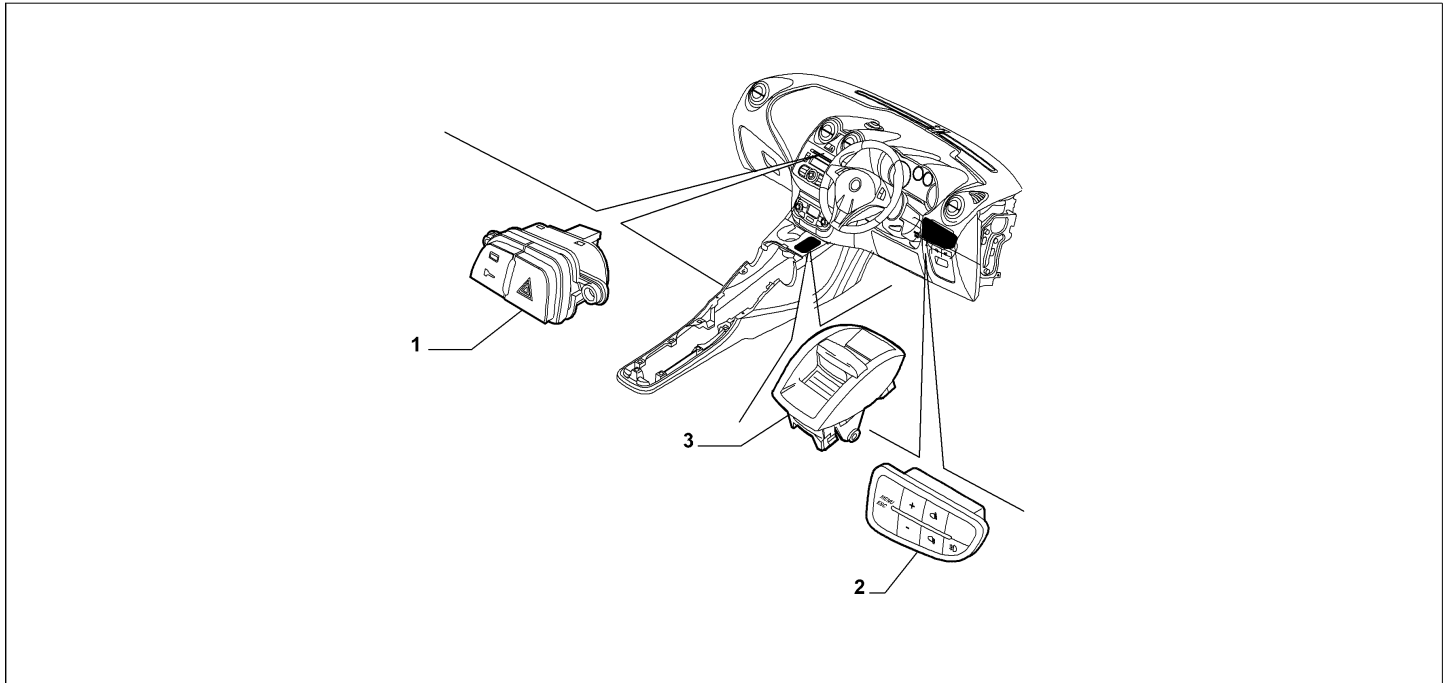

Catalogue	MITO 2008-2011	
Category	18.3 VARIOUS CONTROL PUSH BUTTONS AND SWITCHES	
Var.	01	RHD
Rev.	00	

Part Num.	Description	Compatibility	Modif.	Qty	Notes	Col.	Reman.
1	156087359	SWITCH PANEL		1			
2	156084159	ORNAMENT	!097+!230+!S/S	C14479	01		
2	156093139	ORNAMENT	!097+!230+!S/S	D14479	01		
2	156084160	ORNAMENT	097	C14479	01		
2	156093140	ORNAMENT	097	D14479	01		
2	156084161	ORNAMENT	097+230	C14479	01		
2	156093141	ORNAMENT	097+230	D14479	01		
2	156088860	ORNAMENT	S/S		01		
2	156088861	ORNAMENT	S/S+097		01		
2	156088862	ORNAMENT	S/S+097+230		01		
3	156087411	ORNAMENT		C14206	01		
3	156092188	ORNAMENT		D14206	01		

Legend	
097	FOG LIGHT
230	GAS DISCHARGE HEADLIGHTS
S/S	STOP&START
RHD	STEERING:RIGHT
14206	ADOPTION OF SCDV TRIM FROM 940 [DAT 02/04/2010]
14479	NEW SPECIFIC TRIMS FOR NON S&S VERSIONS TO BE INTERFACED WITH S&S TOOLS [DAT 03/03/2011]