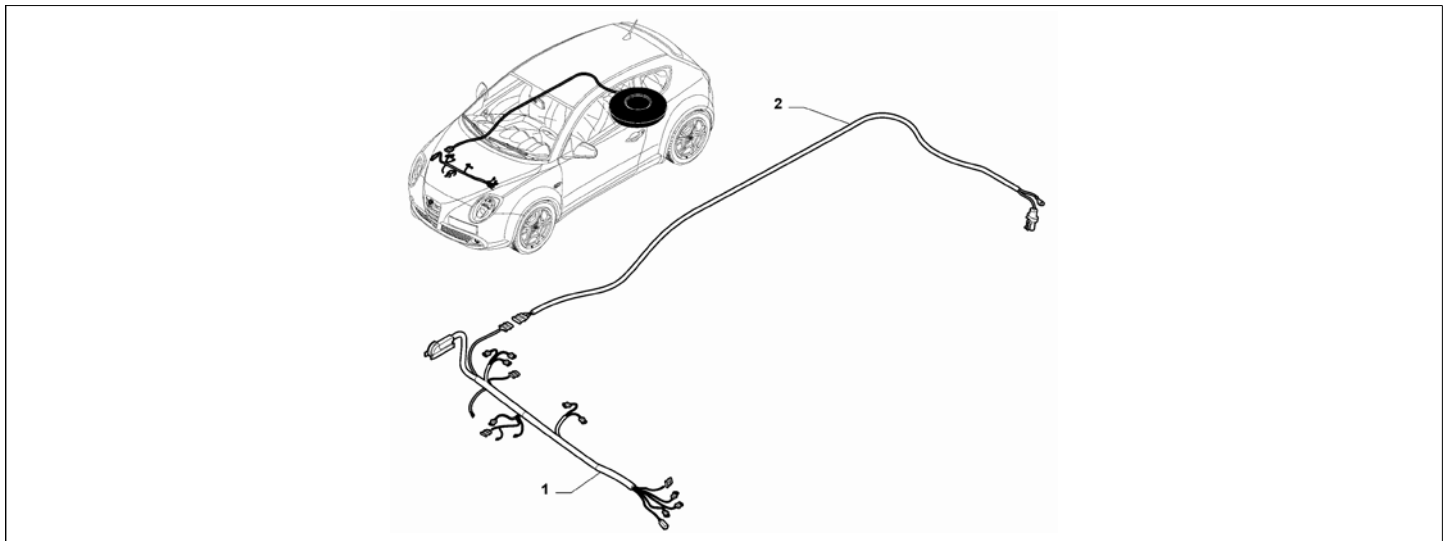

Catalogue	MITO 2008-2011	
Category	18.13 ADDITIONAL CABLES ASSEMBLAGE	
Var.	02	
Rev.	00	

Part Num.	Description	Compatibility	Modif.	Qty	Notes	Col.	Reman.
1	71754626 CABLE HARNESS	LPG		1			
2	71753475 CABLE HARNESS	LPG		1			

Legend	
LPG	LPG POWER SUPPLY (ITALY STANDARD)