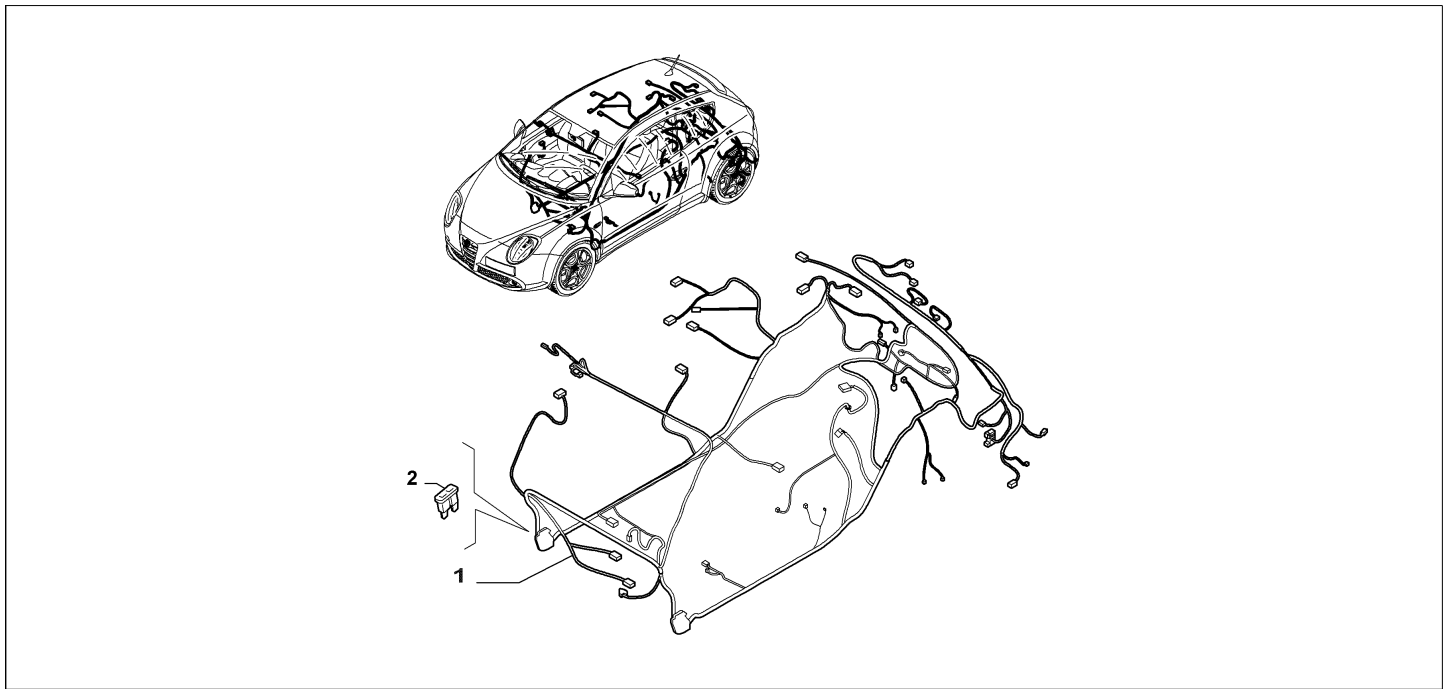

Catalogue	MITO 2008-2011	
Category	18.12 CABLE HARNESS (REAR SEAT)	
Var.	01	LHD
Rev.	00	

Part Num.	Description	Compatibility	Modif.	Qty	Notes	Col.	Reman.
1	X08401	Matricola traceability		-			
2	10395890	FUSE, 5A		01			
2	10395990	FUSE, 7,5A		02			
2	10399690	FUSE, 10A		01			
2	10401090	FUSE, 15A		01			
2	10401190	FUSE, 20A		01			
2	10402190	FUSE, 30A		01			

Legend	
LHD	STEERING:LEFT

Catalogue	MITO 2008-2011	
Category	18.12 CABLE HARNESS (REAR SEAT)	
Var.	01	RHD
Rev.	00	

Part Num.	Description	Compatibility	Modif.	Qty	Notes	Col.	Reman.
1	X08401	Matricola traceability		-			
2	10395890	FUSE, 5A		01			
2	10395990	FUSE, 7,5A		02			
2	10399690	FUSE, 10A		01			
2	10401090	FUSE, 15A		01			
2	10401190	FUSE, 20A		01			
2	10402190	FUSE, 30A		01			

Legend	
RHD	STEERING:RIGHT