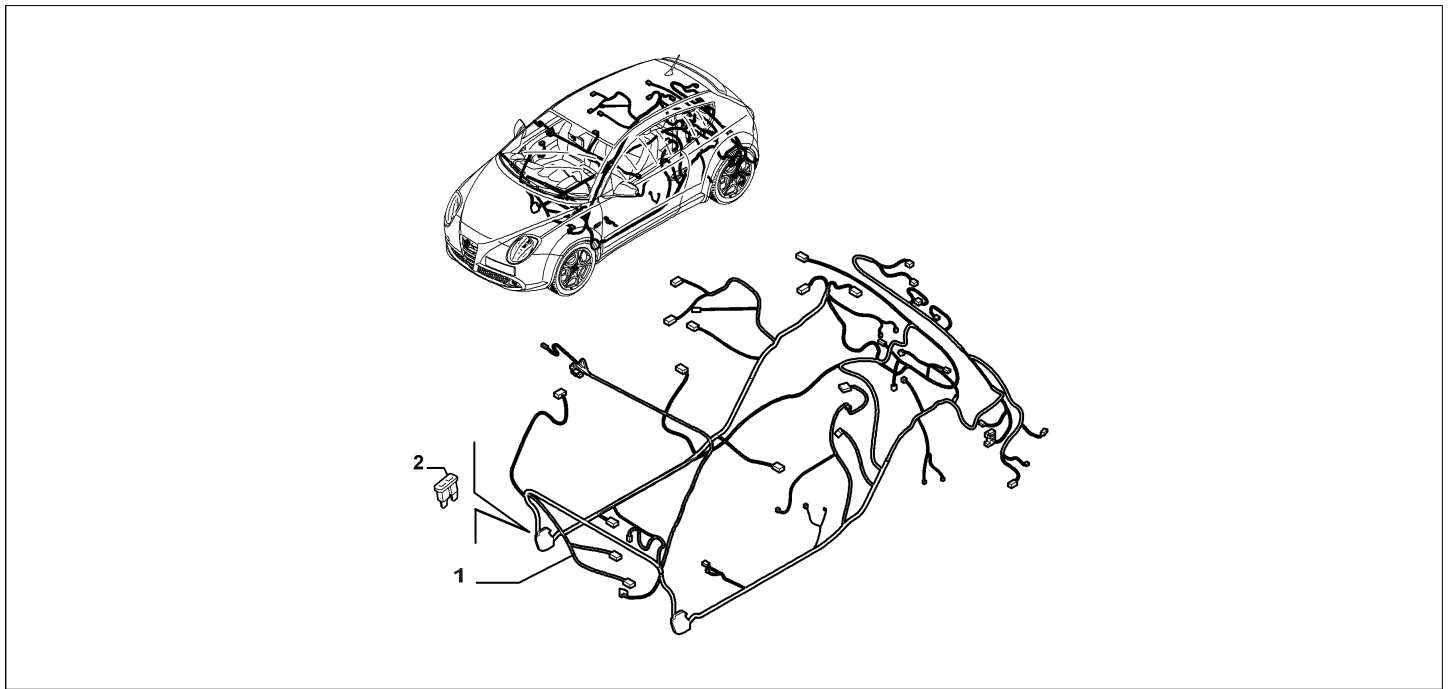

Catalogue	MITO 2008-2011	
Category	18.12 CABLE HARNESS (REAR SEAT)	
Var.	01	LHD
Rev.	00	

Part Num.	Description	Compatibility	Modif.	Qty	Notes	Col.	Reman.
1	X08401	Matricola traceability		-			
2	10395890	FUSE, 5A		01			
2	10395990	FUSE, 7,5A		02			
2	10399690	FUSE, 10A		01			
2	10401090	FUSE, 15A		01			
2	10401190	FUSE, 20A		01			
2	10402190	FUSE, 30A		01			

Legend	
LHD	STEERING:LEFT

Catalogue	MITO 2008-2011	
Category	18.12 CABLE HARNESS (REAR SEAT)	
Var.	01	RHD
Rev.	00	

Part Num.	Description	Compatibility	Modif.	Qty	Notes	Col.	Reman.
1	X08401	Matricola traceability		-			
2	10395890	FUSE, 5A		01			
2	10395990	FUSE, 7,5A		02			
2	10399690	FUSE, 10A		01			
2	10401090	FUSE, 15A		01			
2	10401190	FUSE, 20A		01			
2	10402190	FUSE, 30A		01			

Legend	
RHD	STEERING:RIGHT