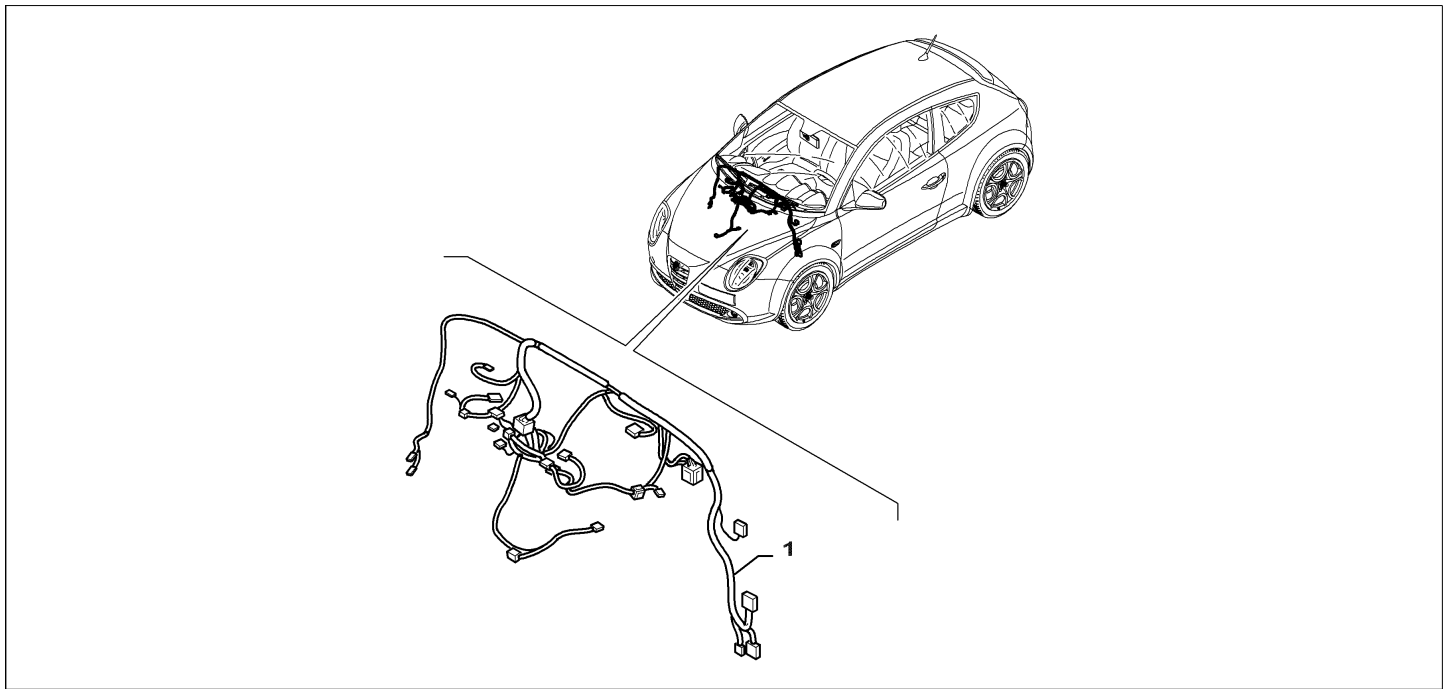

Catalogue	MITO 2008-2011	
Category	18.11 CABLE HARNESS (CENTRE)	
Var.	01	LHD
Rev.	00	

Part Num.	Description	Compatibility	Modif.	Qty	Notes	Col.	Reman.
1	X08201 Matricola traceability			-			

Legend	
LHD	STEERING:LEFT

Catalogue	MITO 2008-2011	
Category	18.11 CABLE HARNESS (CENTRE)	
Var.	01	RHD
Rev.	00	

Part Num.	Description	Compatibility	Modif.	Qty	Notes	Col.	Reman.
1	X08201	Matricola traceability		-			

Legend	
RHD	STEERING:RIGHT