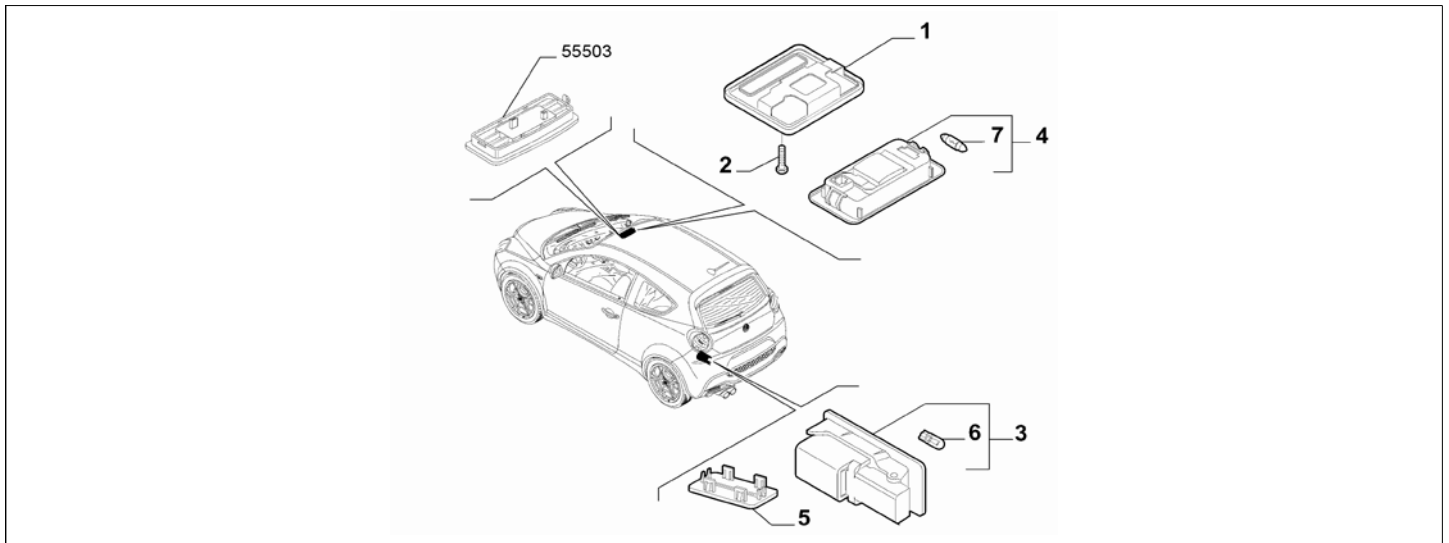

Catalogue	MITO 2008-2011	
Category	17.2 INNER LIGHTING	
Var.	01	
Rev.	00	

Part Num.	Description	Compatibility	Modif.	Qty	Notes	Col.	Reman.
1	51761158 BRACKET	I400		1			
1	50525826 BRACKET	400		1			
2	15689807 SCREW			01			
3	51878127 CEILING LAMP	LL2		1			
4	156086407 CEILING LAMP	LL0+I4J3+I4ZS+I55Y		1			
4	156080885 CEILING LAMP	LL2+I4J3+I4ZS+I55Y+I5J3		1			
4	156098929 CEILING LAMP	LL0+4J3, LL2+4J3+I5J3		1			
4	156098929 CEILING LAMP	LL0+4ZS, LL2+4ZS+I5J3		1			
4	156098929 CEILING LAMP	LL0+55Y, LL2+55Y		1			
4	156092036 CEILING LAMP	I4J3+I4ZS+5J3		1			
4	156092037 CEILING LAMP	4J3+5J3	C14538	1			
4	156098931 CEILING LAMP	4J3+5J3	D14538	1			
4	156092037 CEILING LAMP	4ZS+5J3	C14538	1			
4	156098931 CEILING LAMP	4ZS+5J3	D14538	1			
5	735296806 PLUG	LL0		1			
6	14144190 BULB, 12V 5W			1			
7	71736691 BULB, 12V 10W			1			

Legend	
400	LONG OPENABLE ELECTRIC SUNROOF
4J3	CONVERGENCE C1 WITH MEDIA PLAYER JACK
4ZS	CONVERGENCE C1 WITH MEDIA PLAYER JACK 2
55Y	CONVERGENCE C3
5J3	INTERIOR KIT
LL0	TRIM LEVEL:PROGRESSION
LL2	TRIM LEVEL:DISTINCTIVE
14538	new front dome light unit lamp [DAT 07/01/2011]