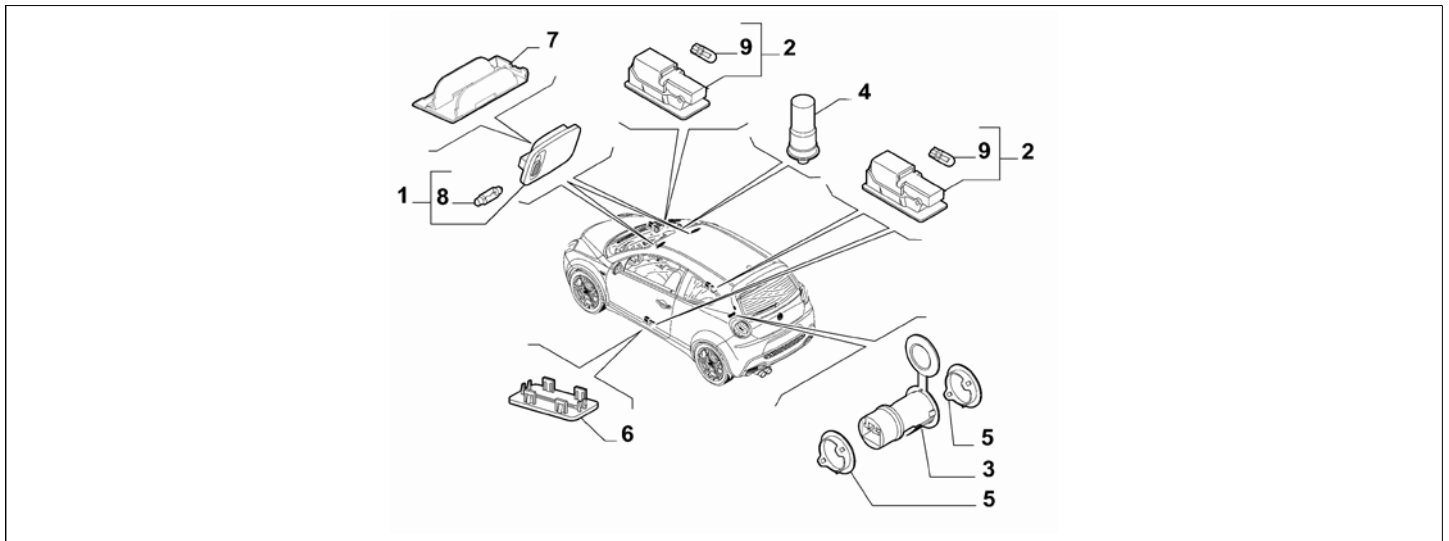

Catalogue	MITO 2008-2011	
Category	17.2 INNER LIGHTING	
Var.	02	
Rev.	00	

Part Num.	Description	Compatibility	Modif.	Qty	Notes	Col.	Reman.
1	735422170	CEILING LAMP	LL2+15J3				
1	156036332	CEILING LAMP	5J3				
2	60665239	CEILING LAMP	LL0	C14211			
2	51878127	CEILING LAMP	LL2				
3	735260656	RECEPTACLE	823				
4	46400182	SWITCH					
5	735461168	PLUG	1823				
6	735296806	PLUG	LL0	D14211			
7	71769662	FRAME				GREY	
7	6000628839	FRAME				BLACK	
8 A	10863090	BULB, 12V					
8 A	6001073396	BULB, ESSENTIAL PARTS					
9	14144190	BULB, 12V 5W					

Legend	
5J3	INTERIOR KIT
823	12V POWER SOCKET
LL0	TRIM LEVEL:PROGRESSION
LL2	TRIM LEVEL:DISTINCTIVE
14211	ELIMINATION OF PUDDLE LIGHTS [DAT 07/05/2010]