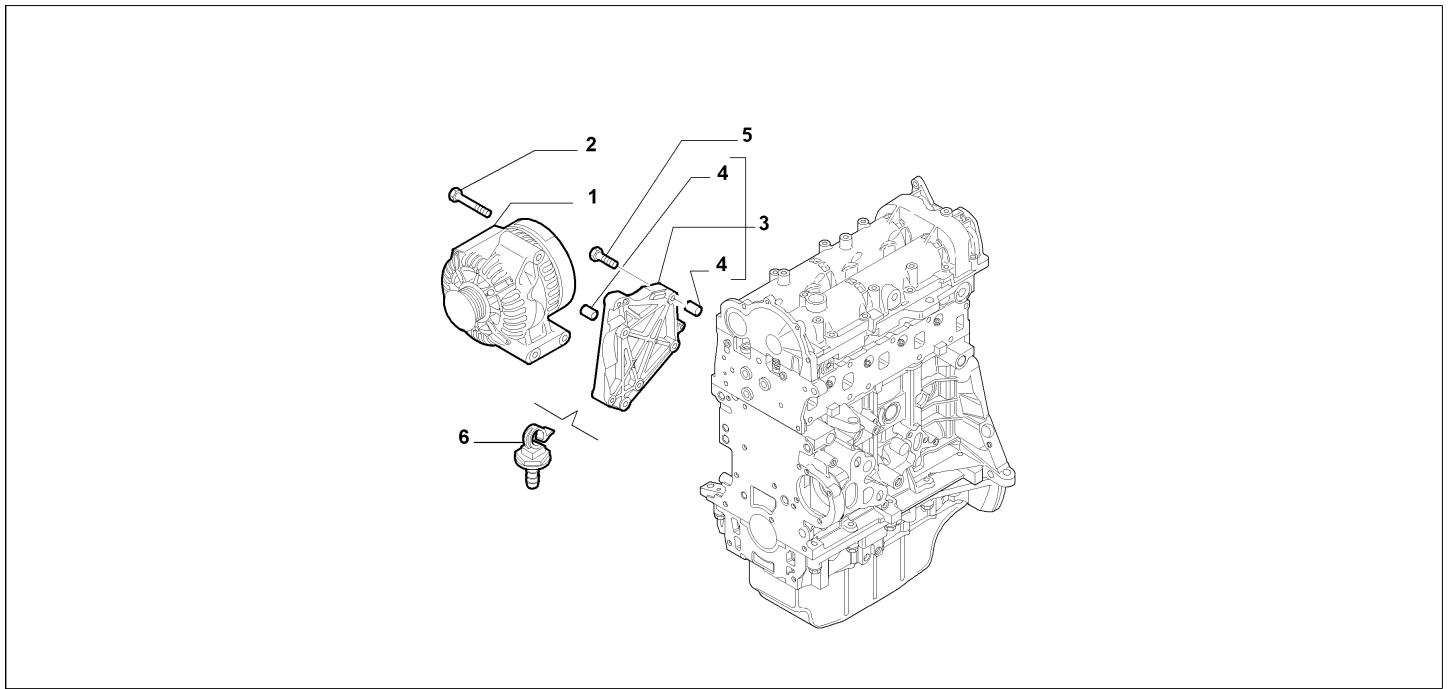

Catalogue	MITO 2008-2011	
Category	16.2 CURRENT GENERATING SYSTEM	
Var.	01	1.3D + DIESEL + 90HP + EURO4
Rev.	00	

Part Num.	Description	Compatibility	Modif.	Qty	Notes	Col.	Reman.
1	51787208 ALTERNATOR, 70A	I025+1140	C13366	01			71793210
1	51854914 ALTERNATOR, 70A	I025+1140	D13366	01			71794202
1	51787209 ALTERNATOR, 90A	025, 140	C13366	01			71792860
1	51854915 ALTERNATOR, 90A	025, 140	D13366	01			71794193
2	16297821 SCREW, M8X85			03			
3	51788014 SUPPORT, COMPL			01			
4	46776158 DOWEL			04			
5	18753024 SCREW, M8X45			04			
6	55222437 CLIP			02			

Legend	
025	AIR CONDITIONER 1
140	CLIMATE CONTROL 2
1.3D	HORSE POWER (MARKET):1.3
DIESEL	FUEL:DIESEL
EURO4	ECOLOGY:EEC LIM. STAGE 4
90HP	POWER:1.3 SDE 90HP EURO4
13366	NEW ALTERNATOR [DAT 15/06/2009 (M72)]