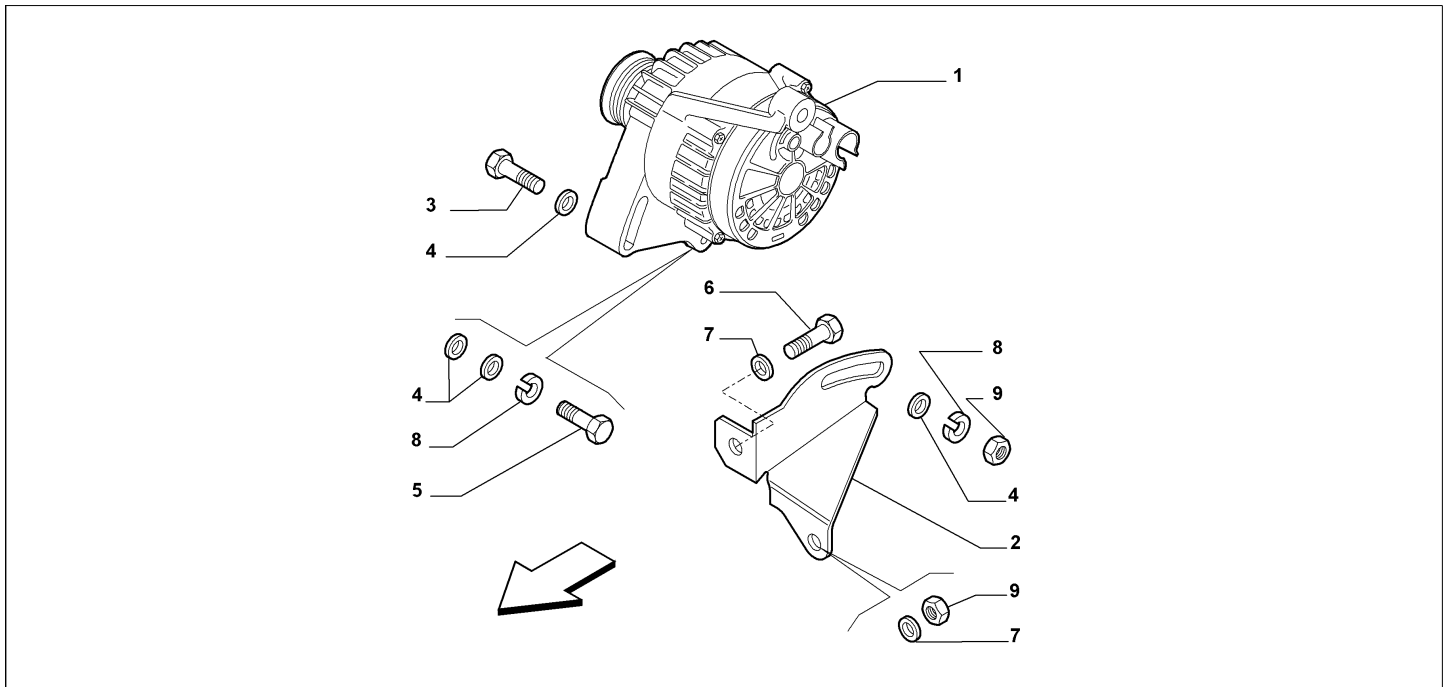

Catalogue	MITO 2008-2011	
Category	16.2 CURRENT GENERATING SYSTEM	
Var.	01	1.4 + PETROL + (78HP, 105HP, 120HP, 155HP, 135HP, 170HP) + !((025, 140))
Rev.	00	

Part Num.	Description	Compatibility	Modif.	Qty	Notes	Col.	Reman.
1	51700675 ALTERNATOR	78HP		01			71784031
1	51718502 ALTERNATOR	120HP, 155HP	C13285	01			71789568
1	51859043 ALTERNATOR	120HP, 155HP	D13285	01			71794096
1	51854899 ALTERNATOR	105HP, 135HP, 170HP		01			
2	7725343 BRACKET			01			
3	16041621 SCREW, M10X45			01			
3	16041621 SCREW, M10X50			01			
4	12646821 PLANE WASHER			04			
5	14363334 SCREW, M10X1,25X55			02			
6	15970524 SCREW, M10X22			02			
7	11198574 LOCK WASHER			03			
8	11198371 LOCK WASHER			03			
9	15501121 NUT, M10X1,25			02			