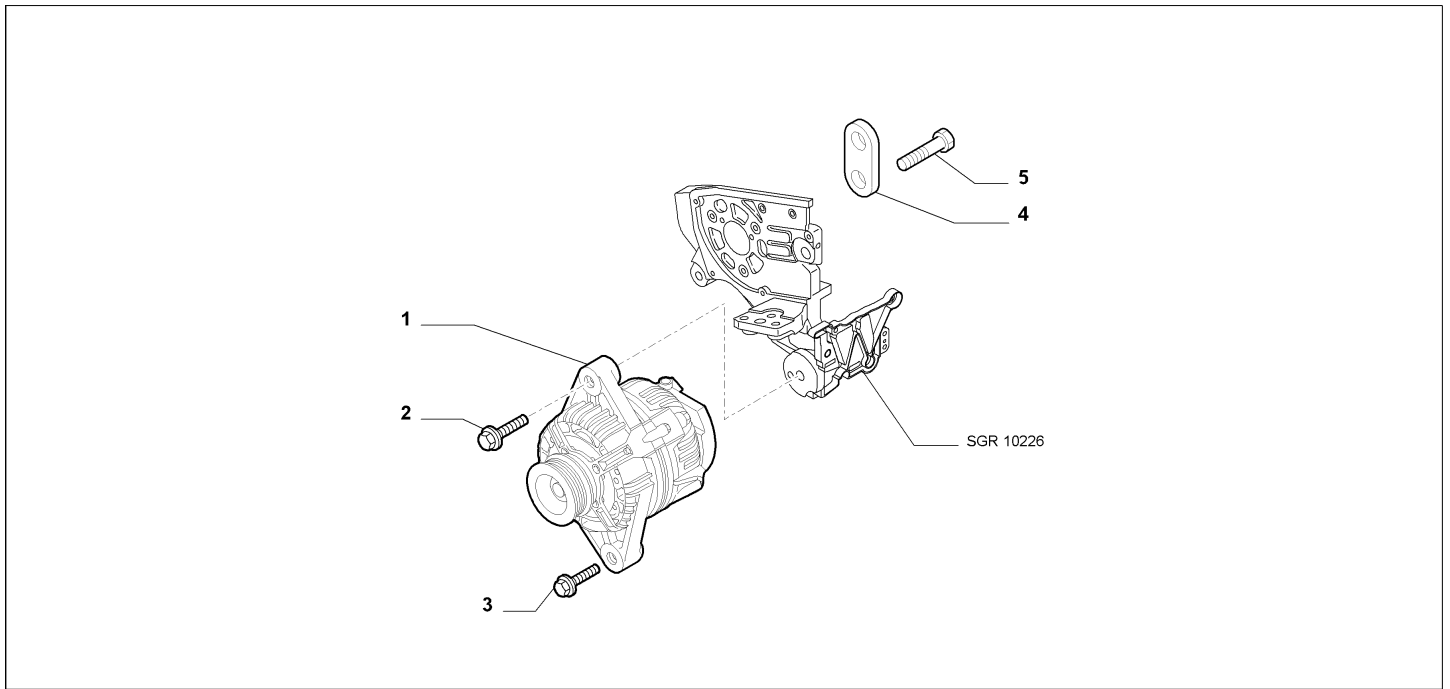

Catalogue	MITO 2008-2011	
Category	16.2 CURRENT GENERATING SYSTEM	
Var.	01	1.6D
Rev.	00	

Part Num.	Description	Compatibility	Modif.	Qty	Notes	Col.	Reman.
1	51764265 ALTERNATOR, 100 A	!129+!S/S	C13285	01			
1	51854901 ALTERNATOR, 100 A	!129+!S/S	D13285	01			71794570
1	51854901 ALTERNATOR, 100 A	!025+!140+!129+S/S	D13285	01			71794570
1	51793678 ALTERNATOR, 120 A	129	C13285	01			
1	51854902 ALTERNATOR, 120 A	129	D13285	01			
1	51854902 ALTERNATOR, 120 A	+025+S/S+!129+!140	D13285	01			
1	51854902 ALTERNATOR, 120 A	!129+140+S/S	D13285	01			
2	73503832 SCREW			01			
3	73502337 SCREW			01			
4	51758386 BRACKET			01			
5	73503830 SCREW			01			
5	73503831 SCREW			01			

Legend	
025	AIR CONDITIONER 1
129	ADAPTED FOR COLD COUNTRIES
140	CLIMATE CONTROL 2
S/S	STOP&START
1.6D	HORSE POWER (MARKET):1598
13285	New alternators [DAT 15/08/2008]