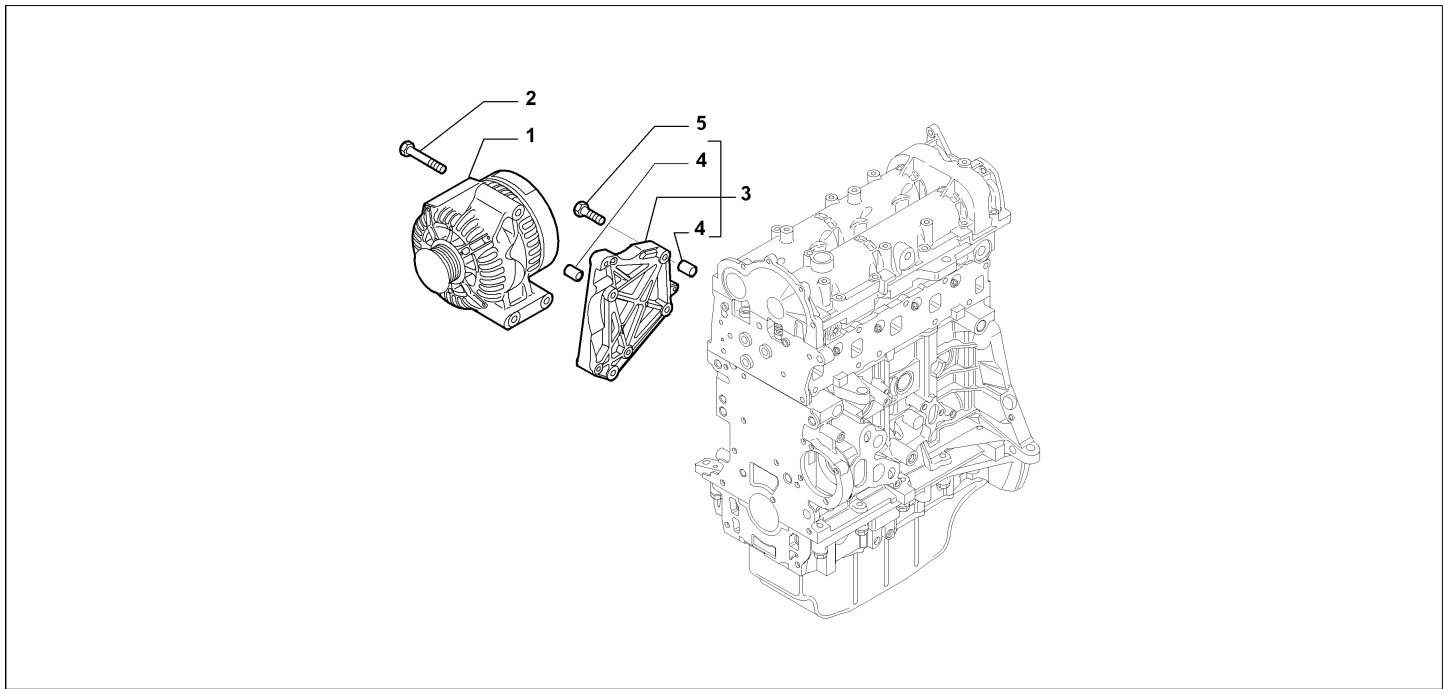

Catalogue	MITO 2008-2011	
Category	16.2 CURRENT GENERATING SYSTEM	
Var.	01	1.3D + DIESEL + (95HP, 85HP) + EURO5
Rev.	00	

Part Num.	Description	Compatibility	Modif.	Qty	Notes	Col.	Reman.
1	51854907 ALTERNATOR, 105A	!025+!140+95HP		01			
1	51854912 ALTERNATOR, 120A	025, 140+95HP		01			71796277
1	51880175 ALTERNATOR, 120A	+025+!140+66M+85HP		01			71797013
1	51880175 ALTERNATOR, 120A	!025+140+66M+85HP		01			71797013
1	51880174 ALTERNATOR, 105A	!025+!140+66M+85HP		01			
1	51854103 ALTERNATOR, 105A	025+!140+!66M+85HP		01			
1	51854103 ALTERNATOR, 105A	!025+140+!66M+85HP		01			
1	51854103 ALTERNATOR, 105A	129+!66M+85HP		01			
2	16297821 SCREW, M8X85			03			
3	51788014 SUPPORT, COMPL			01			
4	46776158 DOWEL			04			
5	18753024 SCREW, M8X45			04			

Legend	
025	AIR CONDITIONER 1
129	ADAPTED FOR COLD COUNTRIES
140	CLIMATE CONTROL 2
66M	ECO KIT 2
1.3D	HORSE POWER (MARKET):1.3
DIESEL	FUEL:DIESEL
EURO5	ECOLOGY:LIM.ECC PHASE 5
85HP	POWER:1.3 SDE 85HP EURO5
95HP	POWER:95HP