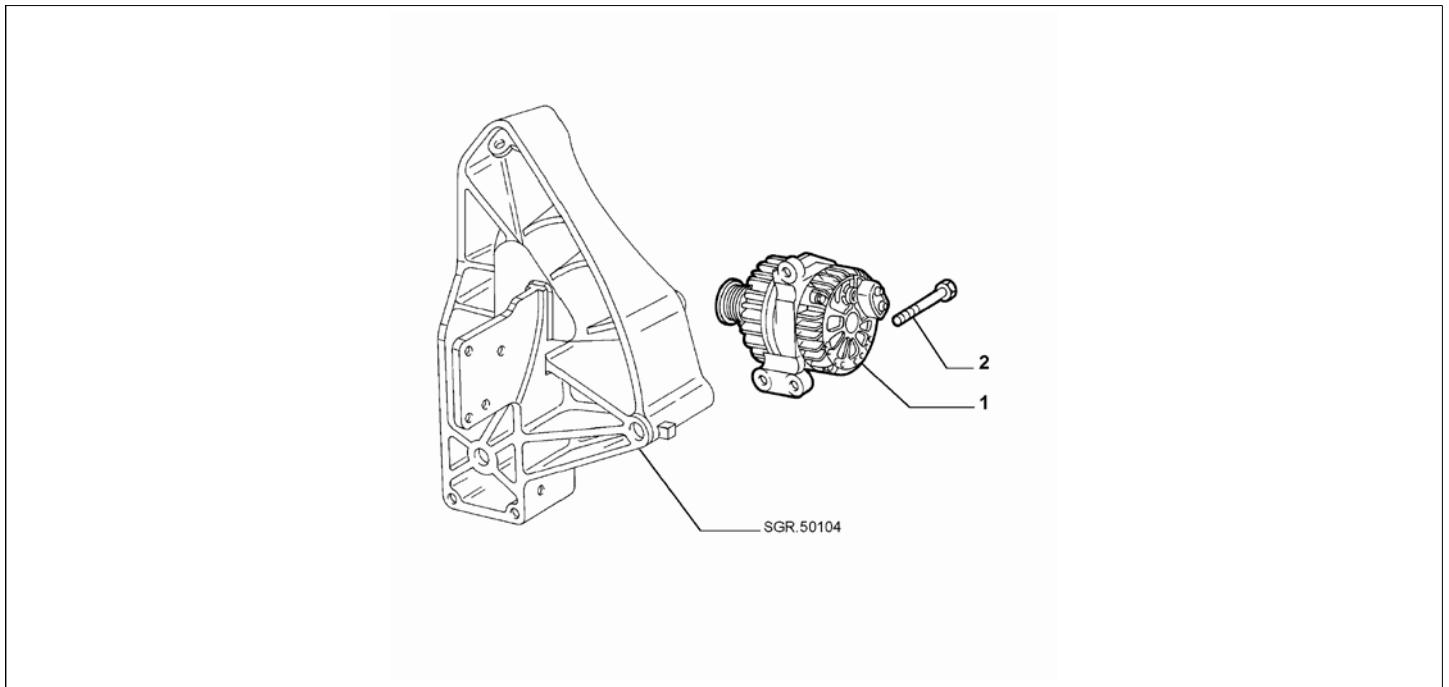

Catalogue	MITO 2008-2011	
Category	16.2 CURRENT GENERATING SYSTEM	
Var.	02	1.4 + PETROL + (78HP, 105HP, 120HP, 155HP, 135HP, 170HP) + (025, 140)
Rev.	00	

Part Num.	Description	Compatibility	Modif.	Qty	Notes	Col.	Reman.
1	51788658	ALTERNATOR	120HP, 155HP	C13285	01		
1	51854903	ALTERNATOR	120HP, 155HP	D13285	01		71796446
1	51714791	ALTERNATOR	78HP	C13285	01		71783564
1	51859038	ALTERNATOR	78HP	D13285	01		71794079
1	51854903	ALTERNATOR	135HP, 170HP		01		71796446
1	51859061	ALTERNATOR	105HP		01		
2	46463568	SCREW			03		

Legend	
025	AIR CONDITIONER 1
140	CLIMATE CONTROL 2
1.4	HORSE POWER (MARKET):1370
PETROL	FUEL:PETROL
155HP	POWER:1.4 FIRE 16V TURBO 155HP (EURO 5)
170HP	POWER:1.4 FIRE 16V TURBO MULTIAIR 170HP EURO 5
78HP	POWER:1.4 FIRE 16V 78HP EURO5
105HP	POWER:1.4 FIRE 16V MULTIAIR 105HP (EURO 5)
120HP	POWER:120HP
135HP	POWER:1.4 FIRE 16V TURBO MULTIAIR 135 HP EURO 5
13285	New alternators [DAT 15/08/2008]