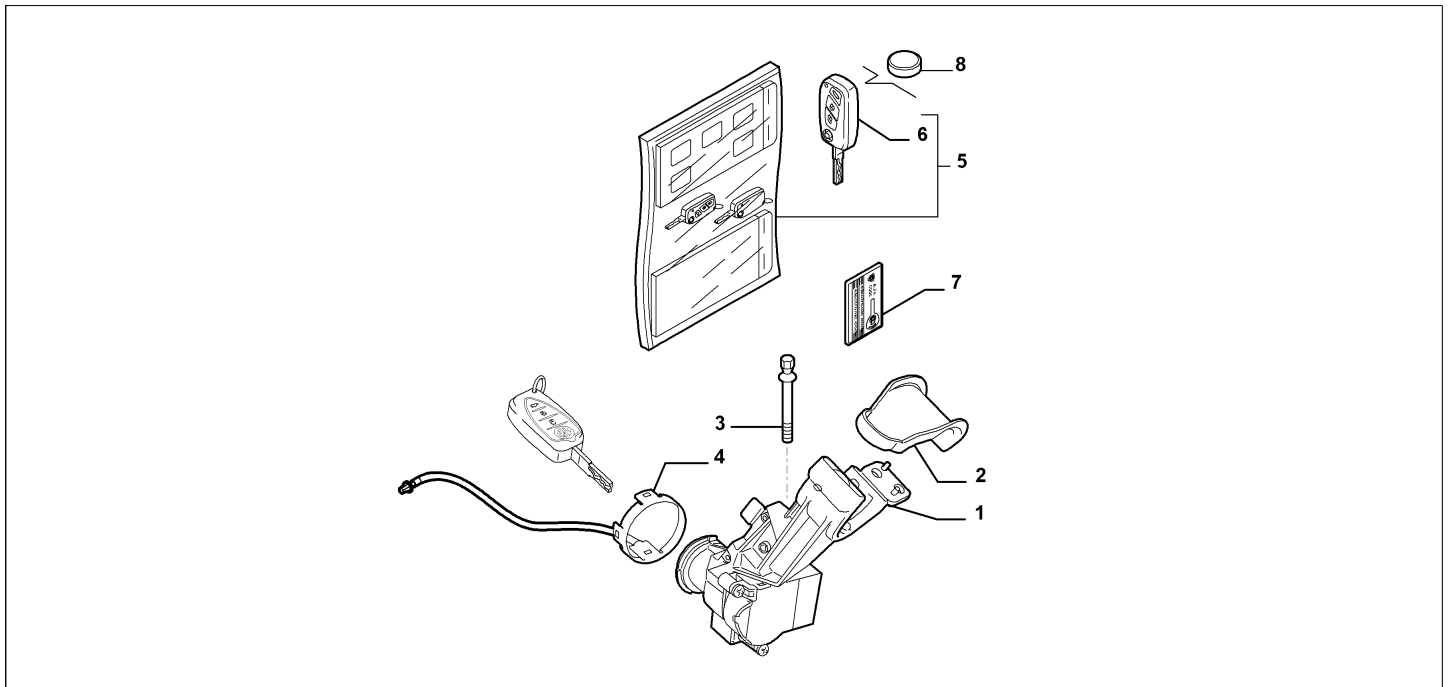

Catalogue	MITO 2008-2011	
Category	15.2 KEY SWITCH IGNITION	
Var.	01	
Rev.	00	

Part Num.	Description	Compatibility	Modif.	Qty	Notes	Col.	Reman.
1	50515281 KEY SWITCHIGNITION	RHD+ITCT	C14428	1			
1	50525428 KEY SWITCHIGNITION	RHD+ITCT	D14428	1			
1	50516825 KEY SWITCHIGNITION	TCT	C14428	1			
1	50525429 KEY SWITCHIGNITION	TCT	D14428	1			
1	50525430 KEY SWITCHIGNITION	LHD+ITCT		1			
2	51755627 BRACKET			01			
3	51927074 SCREW, M8X1,25			02			
4	55703083 ANTENNA	TCT		1			
4	51865544 ANTENNA	LHD+ITCT		1			
4	55703083 ANTENNA	RHD+ITCT		1			
5	71751381 CODE 2 BLOCK KIT	IAM26		01			
5	71753209 CODE 2 BLOCK KIT	AM26		01			
6	71751033 CODE 2 KEY, WITH REMOTE CONTROL	IAM26		01	DIAMOND SILVER COLOUR WITH TRANSPARENT PAINT		
6	71751034 CODE 2 KEY, WITHOUT REMOTE CONTROL	IAM26		01	DIAMOND SILVER COLOUR WITH TRANSPARENT PAINT		
6	71753208 CODE 2 KEY	AM26		01			
7	6000627948 CODE CARD 2			01			
8	60779608 BATTERY			01			

Legend	
TCT	SPECIFIC GEARBOX
AM26	MARKET VERSION:JAPAN
RHD	STEERING:RIGHT
LHD	STEERING:LEFT
14428	NEW IGNITION SWITCH [DAT 29/10/2010]