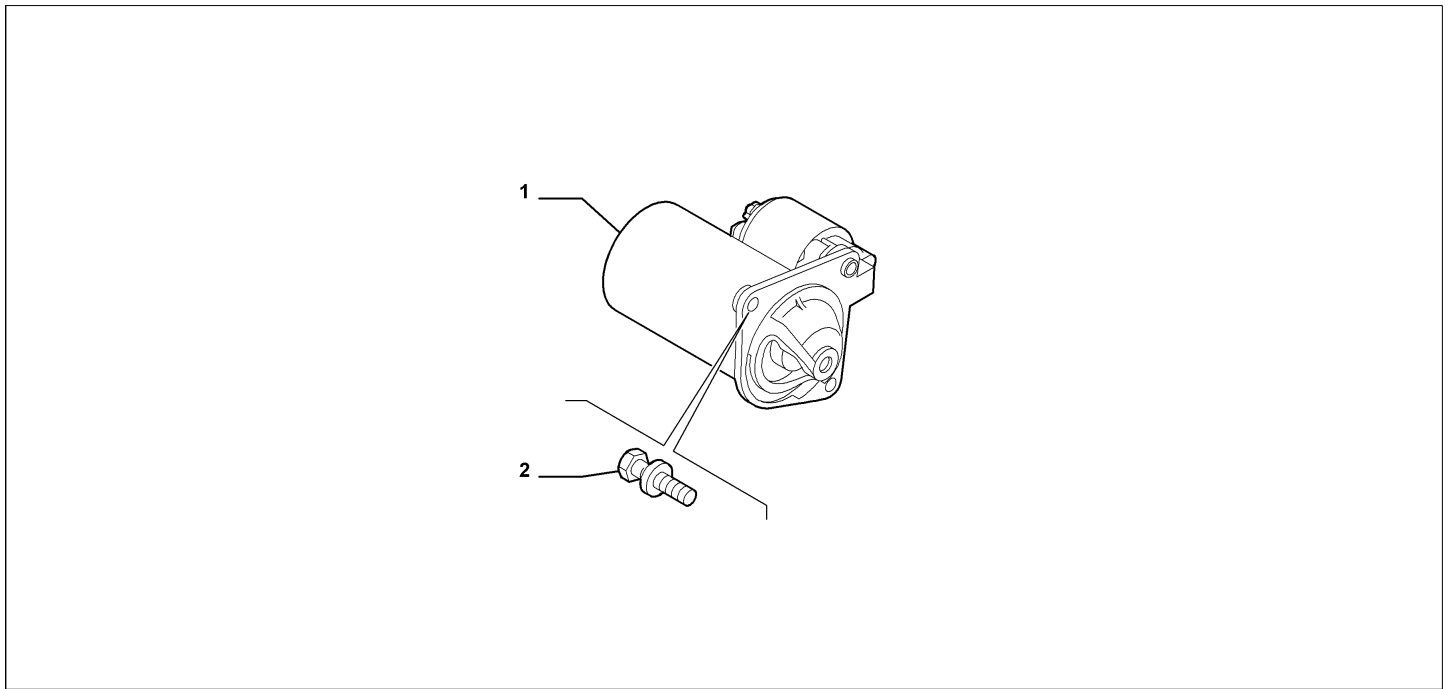

Legend	
076	GEARBOX 6 M
1.4	HORSE POWER (MARKET):1370
PETROL	FUEL:PETROL
155HP	POWER:1.4 FIRE 16V TURBO 155HP (EURO 5)
PCC544	GEARBOX DESIGN:GEARBOX 20/28 KGM (M20/M28 3H)

Catalogue	MITO 2008-2011	
Category	15.1 ENGINE STARTING EQUIPMENT	
Var.	01	1.6D + DIESEL
Rev.	00	