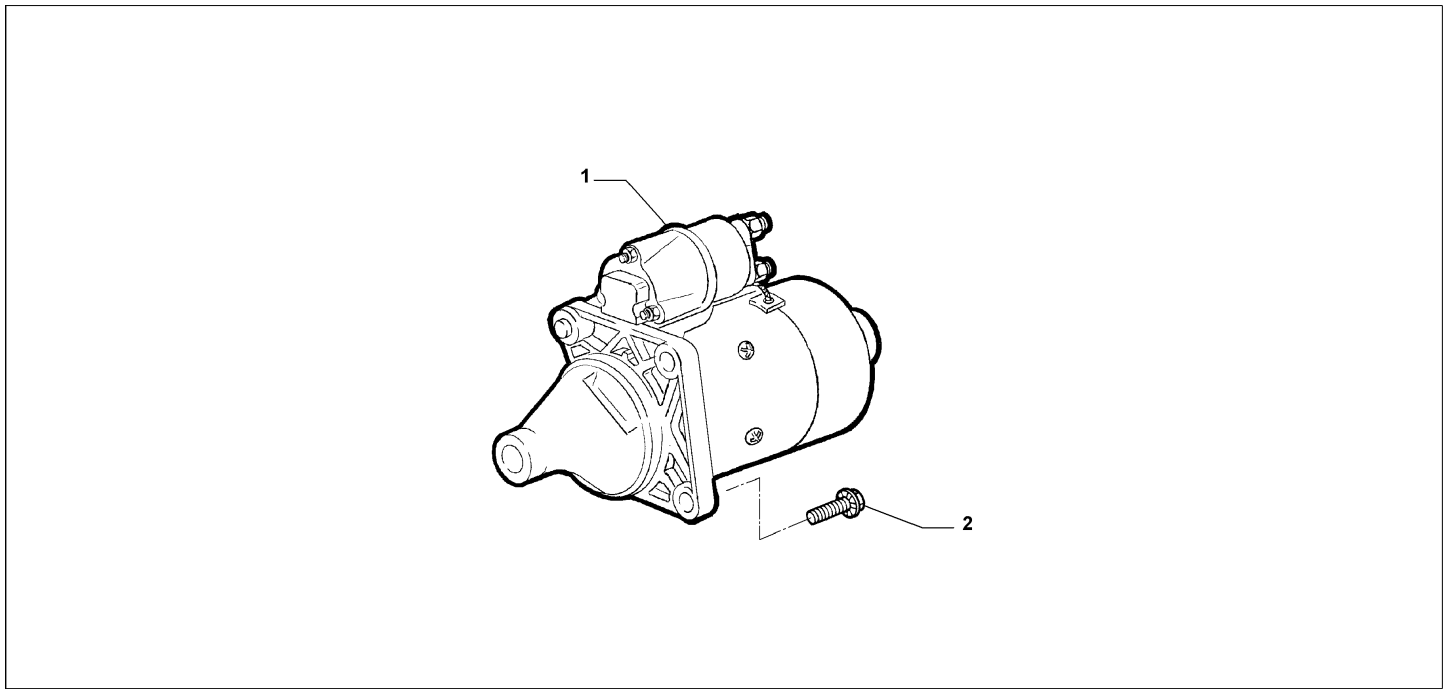

Catalogue	MITO 2008-2011	
Category	15.1 ENGINE STARTING EQUIPMENT	
Var.	01	1.4 + PETROL + 155HP + PCC544 + 076
Rev.	00	

Part Num.	Description	Compatibility	Modif.	Qty	Notes	Col.	Reman.
1	55193356 STARTER MOTOR, HITACHI			01			71789435
2	18753024 SCREW			03			

Legend	
076	GEARBOX 6 M
1.4	HORSE POWER (MARKET):1370
PETROL	FUEL:PETROL
155HP	POWER:1.4 FIRE 16V TURBO 155HP (EURO 5)
PCC544	GEARBOX DESIGN:GEARBOX 20/28 KGM (M20/M28 3H)