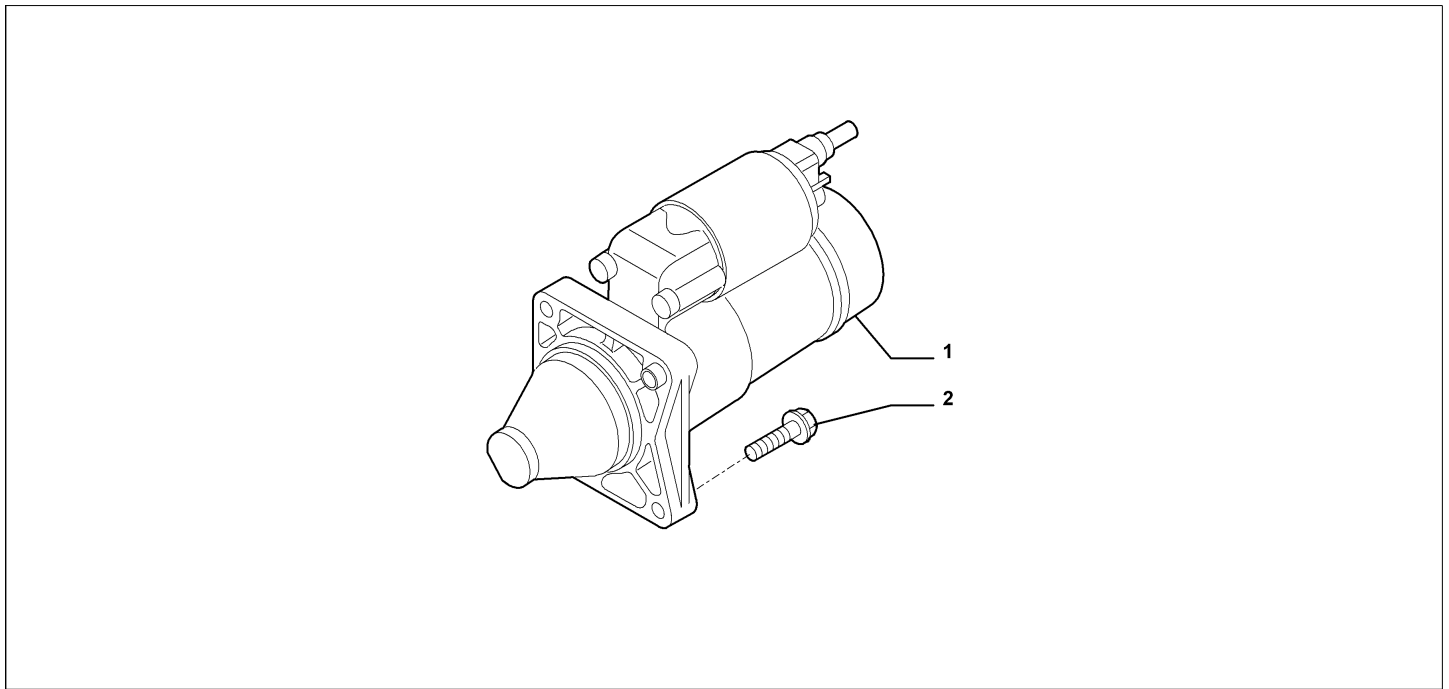

Catalogue	MITO 2008-2011	
Category	15.1 ENGINE STARTING EQUIPMENT	
Var.	01	1.4 + PETROL + (78HP, 95HP, 120HP)
Rev.	00	

Part Num.	Description	Compatibility	Modif.	Qty	Notes	Col.	Reman.
1	55193356	STARTER MOTOR, HITACHI	C12855	01			71789435
1	51832950	STARTER MOTOR, HITACHI	D12855, C14434	01			71793620
1	51890631	STARTER MOTOR, HITACHI	D14434	01			71794760
2	18753024	SCREW		03			