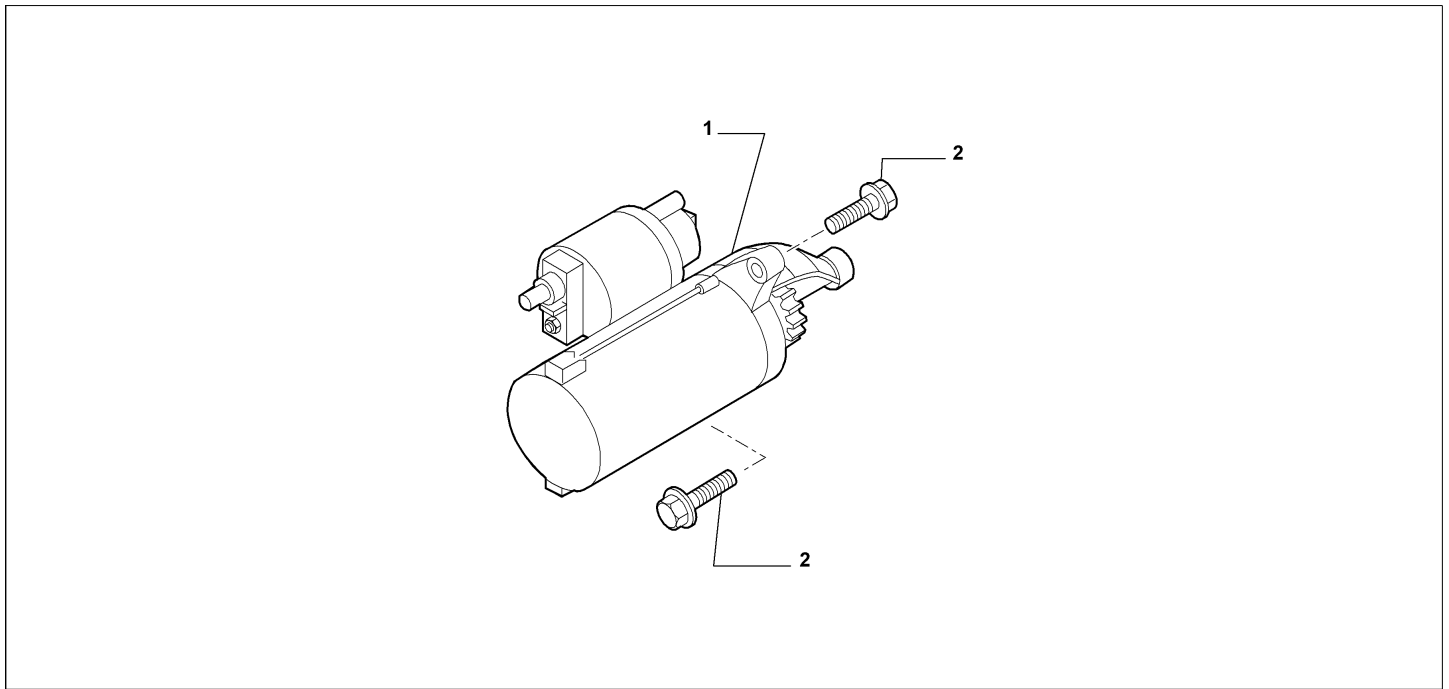

Catalogue	MITO 2008-2011	
Category	15.1 ENGINE STARTING EQUIPMENT	
Var.	01	1.3D + DIESEL + (90HP + EURO4, 95HP + EURO5, 85HP + EURO5)
Rev.	00	

Part Num.	Description	Compatibility	Modif.	Qty	Notes	Col.	Reman.
1	71724236 STARTER MOTOR, VALEO	90HP		01			71724238
1	51810307 STARTER MOTOR	95HP, 85HP		01			71796983
2	55201943 SCREW, M8X45			02			

Legend	
1.3D	HORSE POWER (MARKET):1.3
DIESEL	FUEL:DIESEL
EURO4	ECOLOGY:EEC LIM. STAGE 4
EURO5	ECOLOGY:LIM.ECC PHASE 5
85HP	POWER:1.3 SDE 85HP EURO5
90HP	POWER:1.3 SDE 90HP EURO4
95HP	POWER:95HP