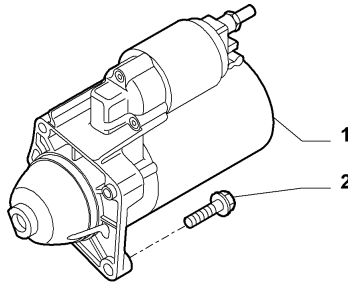

Catalogue	MITO 2008-2011	
Category	15.1 ENGINE STARTING EQUIPMENT	
Var.	01	1.4 + PETROL + (105HP, 135HP, 170HP)
Rev.	00	

Part Num.	Description	Compatibility	Modif.	Qty	Notes	Col.	Reman.
1	51804744 STARTER MOTOR			01			71793777
2	18753021 SCREW			02			

Legend	
1.4	HORSE POWER (MARKET):1370
PETROL	FUEL:PETROL
170HP	POWER:1.4 FIRE 16V TURBO MULTIAIR 170HP EURO 5
105HP	POWER:1.4 FIRE 16V MULTIAIR 105HP (EURO 5)
135HP	POWER:1.4 FIRE 16V TURBO MULTIAIR 135 HP EURO 5