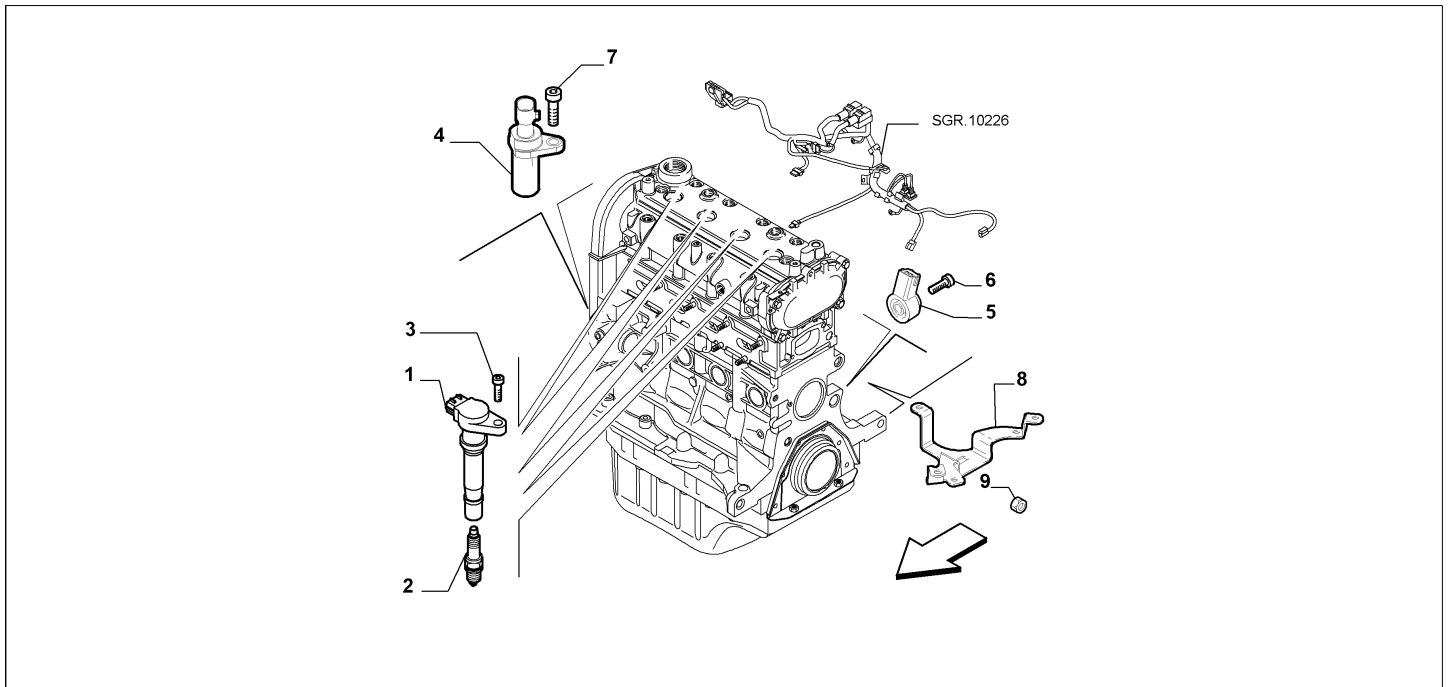

Catalogue	MITO 2008-2011	
Category	14.1 ENGINE IGNITION SYSTEM	
Var.	01	1.4 + PETROL + 78HP
Rev.	00	

Part Num.	Description	Compatibility	Modif.	Qty	Notes	Col.	Reman.
1	46777288	COIL		04			
2	55190788	IGNITION PLUG, NGK		04			
2	55226083	IGNITION PLUG, CHAMPION		04			
3	18750624	SCREW		04			
4	46815160	SENDING UNIT		01			
5	50046873	SENDING UNIT		01			
6	7711808	SCREW		01			
7	11612434	SCREW		01			
8	55194215	BRACKET		01			
9	55192174	NUT		03			

Legend	
1.4	HORSE POWER (MARKET):1370
PETROL	FUEL:PETROL
78HP	POWER:1.4 FIRE 16V 78HP EURO5

Catalogue	MITO 2008-2011	
Category	14.1 ENGINE IGNITION SYSTEM	
Var.	01	1.4 + PETROL + 105HP
Rev.	00	

	Part Num.	Description	Compatibility	Modif.	Qty	Notes	Col.	Reman.
1	55212624	COIL			04			
2	55188857	IGNITION PLUG, NGK			04			
3	55279902	SCREW			04			
4	55239747	SENDING UNIT			01			
5	50046873	SENDING UNIT			01			
6	7711808	SCREW			01			
7	11612434	SCREW			02			
8	A 55242637	SENDING UNIT			01			
8	A 6000100156	SENDING UNIT			01			
9	55219610	BUSH			04			