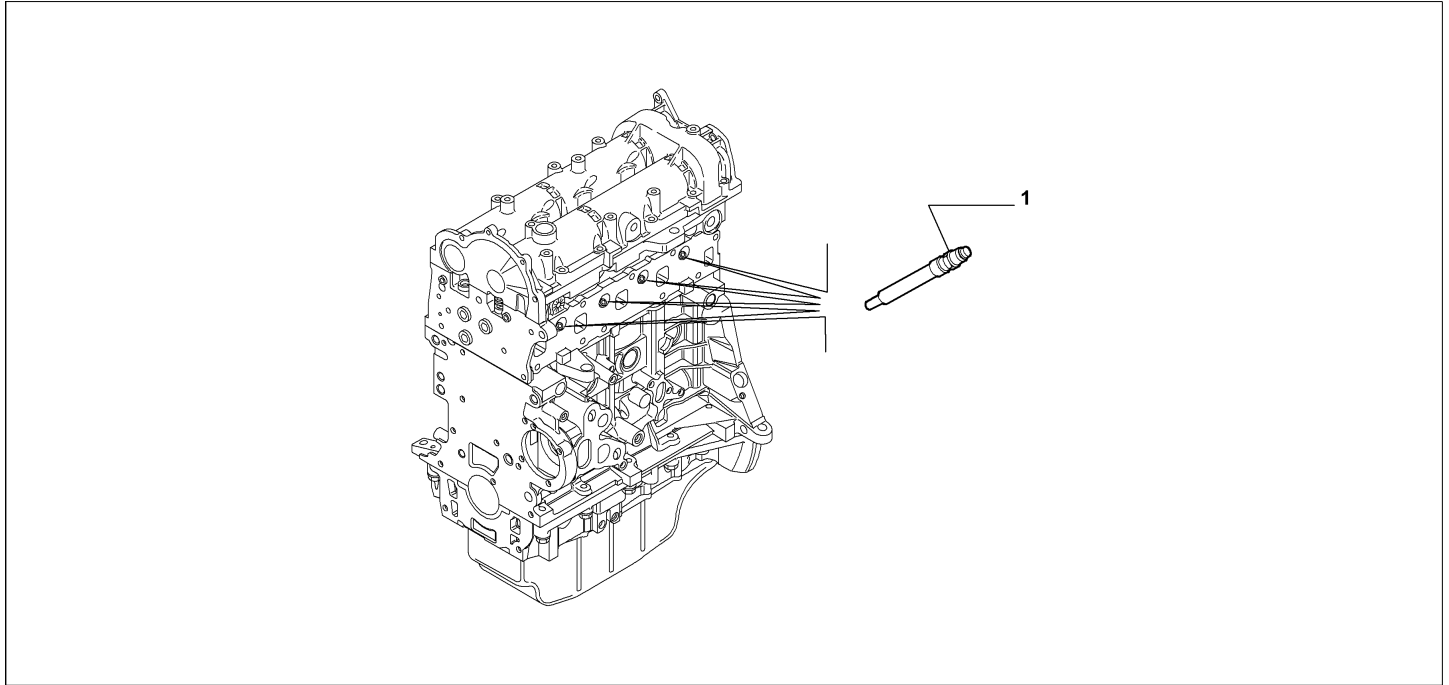

Catalogue	MITO 2008-2011	
Category	14.1 ENGINE IGNITION SYSTEM	
Var.	01	1.3D + DIESEL + (95HP, 85HP) + EURO5
Rev.	00	

Part Num.	Description	Compatibility	Modif.	Qty	Notes	Col.	Reman.
1	55210051 PREHEAT SPARK PLUG			04			

Legend	
1.3D	HORSE POWER (MARKET):1.3
DIESEL	FUEL:DIESEL
EURO5	ECOLOGY:LIM.ECC PHASE 5
85HP	POWER:1.3 SDE 85HP EURO5
95HP	POWER:95HP