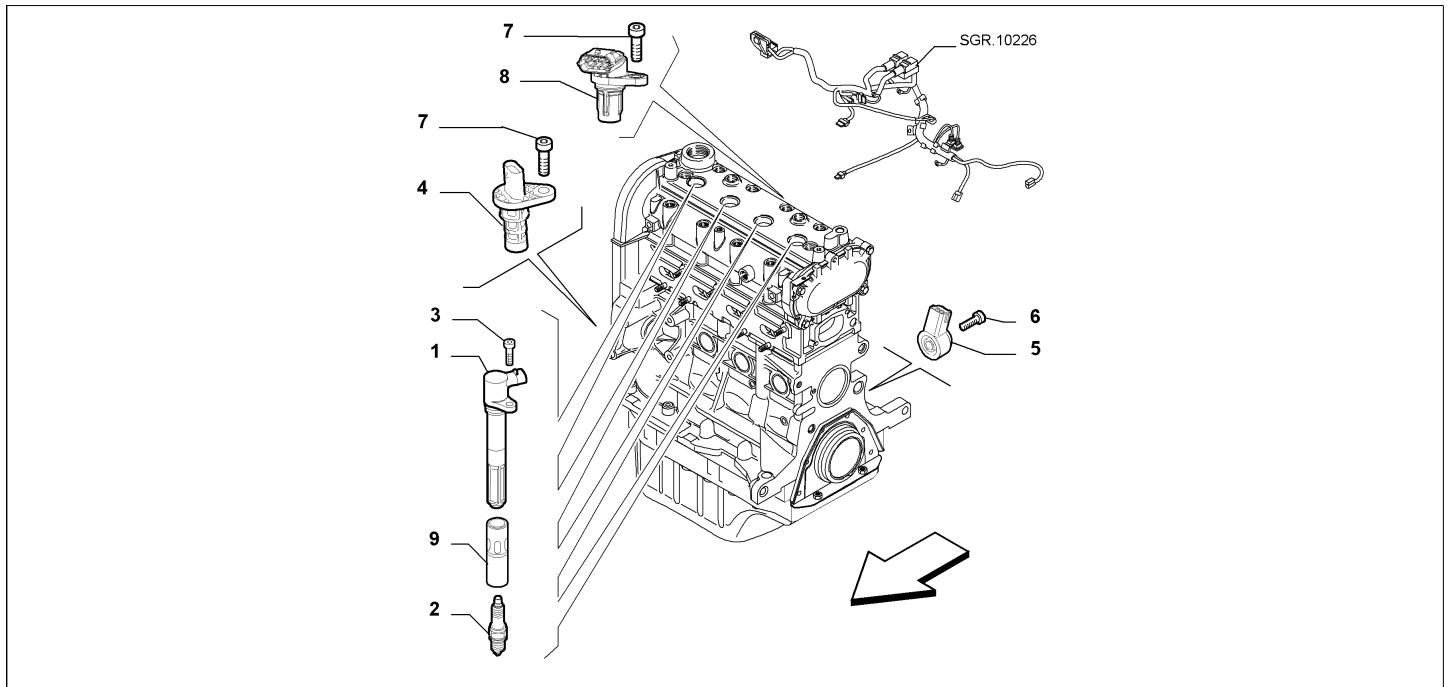

Catalogue	MITO 2008-2011	
Category	14.1 ENGINE IGNITION SYSTEM	
Var.	01	1.4 + PETROL + 78HP
Rev.	00	

Part Num.	Description	Compatibility	Modif.	Qty	Notes	Col.	Reman.
1	46777288	COIL		04			
2	55190788	IGNITION PLUG, NGK		04			
2	55226083	IGNITION PLUG, CHAMPION		04			
3	18750624	SCREW		04			
4	46815160	SENDING UNIT		01			
5	50046873	SENDING UNIT		01			
6	7711808	SCREW		01			
7	11612434	SCREW		01			
8	55194215	BRACKET		01			
9	55192174	NUT		03			

Legend	
1.4	HORSE POWER (MARKET):1370
PETROL	FUEL:PETROL
78HP	POWER:1.4 FIRE 16V 78HP EURO5

Catalogue	MITO 2008-2011	
Category	14.1 ENGINE IGNITION SYSTEM	
Var.	01	1.4 + PETROL + 105HP
Rev.	00	

	Part Num.	Description	Compatibility	Modif.	Qty	Notes	Col.	Reman.
1	55212624	COIL			04			
2	55188857	IGNITION PLUG, NGK			04			
3	55279902	SCREW			04			
4	55239747	SENDING UNIT			01			
5	50046873	SENDING UNIT			01			
6	7711808	SCREW			01			
7	11612434	SCREW			02			
8	A 55242637	SENDING UNIT			01			
8	A 6000100156	SENDING UNIT			01			
9	55219610	BUSH			04			