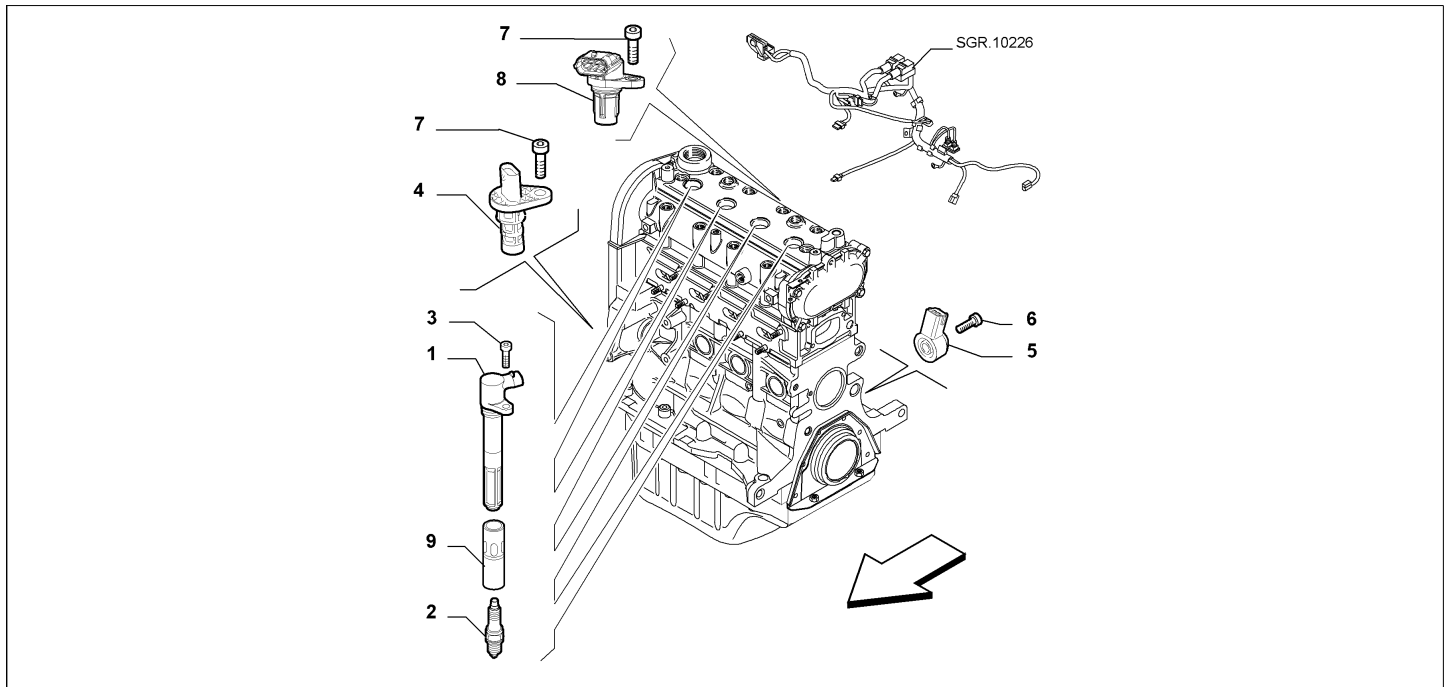

Catalogue	MITO 2008-2011	
Category	14.1 ENGINE IGNITION SYSTEM	
Var.	01	1.4 + PETROL + (135HP, 170HP)
Rev.	00	

	Part Num.	Description	Compatibility	Modif.	Qty	Notes	Col.	Reman.
1	55224110	COIL		C13750	04			
1	55229959	COIL		D13750	1			
2	55210685	IGNITION PLUG, NGK			04			
3	55279902	SCREW			04			
4	55239747	SENDING UNIT			01			
5	50046873	SENDING UNIT			01			
6	7711808	SCREW			01			
7	11612434	SCREW			02			
8	A 55242637	SENDING UNIT			01			
8	A 6000100156	SENDING UNIT			01			
9	55219610	BUSH			04			

Legend	
1.4	HORSE POWER (MARKET):1370
PETROL	FUEL:PETROL
170HP	POWER:1.4 FIRE 16V TURBO MULTIAIR 170HP EURO 5
135HP	POWER:1.4 FIRE 16V TURBO MULTIAIR 135 HP EURO 5
13750	NEW IGNITION COIL [DAT 15/09/2009]