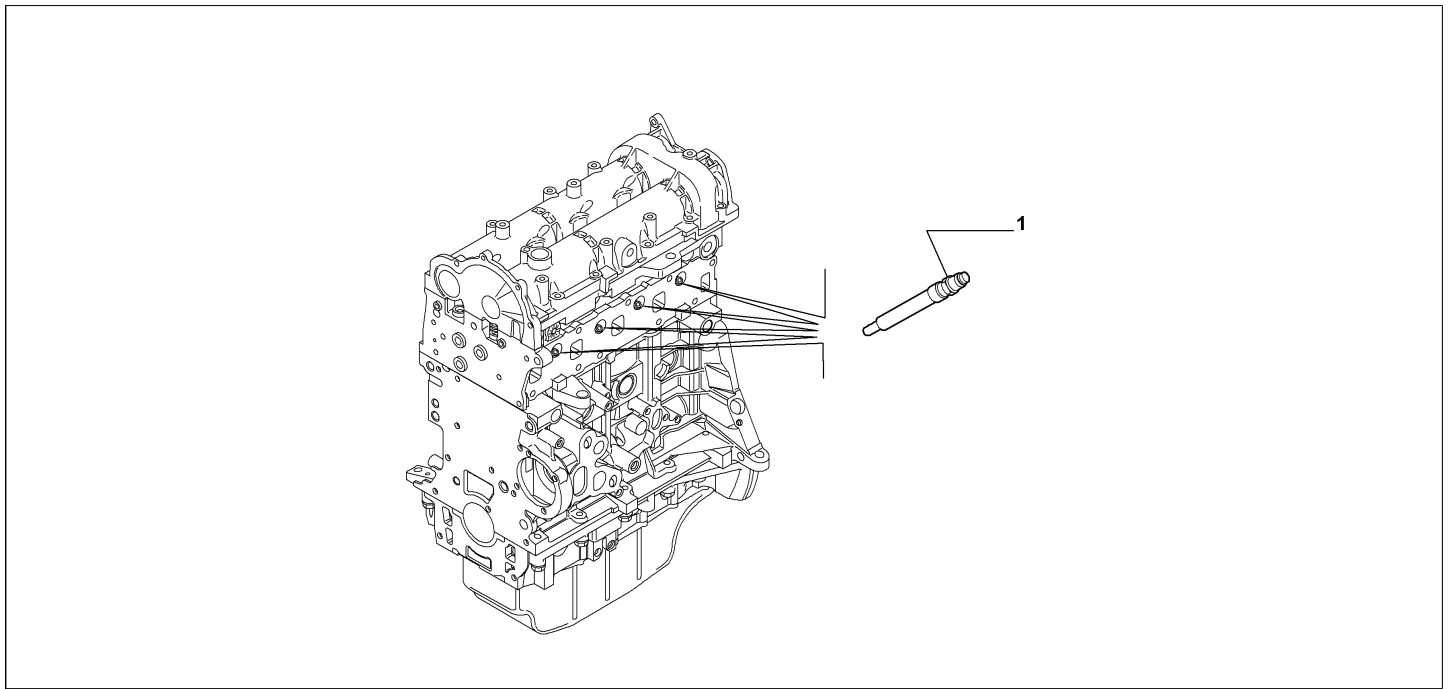

Catalogue	MITO 2008-2011	
Category	14.1 ENGINE IGNITION SYSTEM	
Var.	01	1.3D + DIESEL + 90HP + EURO4
Rev.	00	

Part Num.	Description	Compatibility	Modif.	Qty	Notes	Col.	Reman.
1	46796050 PREHEAT SPARK PLUG, BOSCH			04			

Legend	
1.3D	HORSE POWER (MARKET):1.3
DIESEL	FUEL:DIESEL
EURO4	ECOLOGY:EEC LIM. STAGE 4
90HP	POWER:1.3 SDE 90HP EURO4