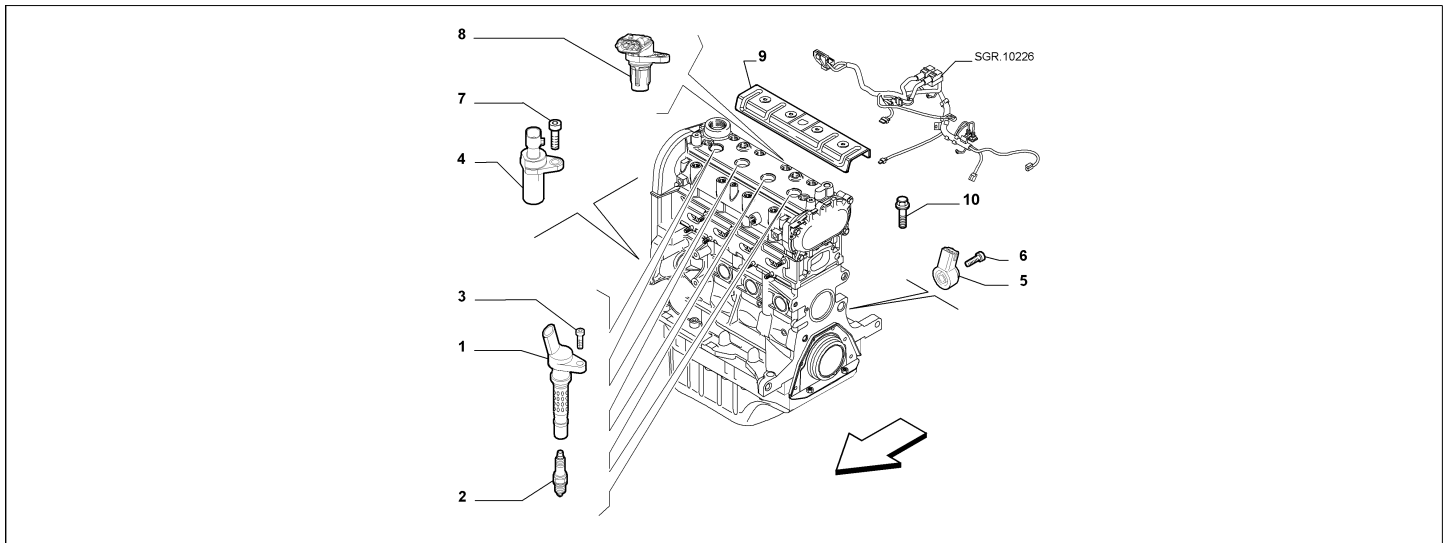

Catalogue	MITO 2008-2011	
Category	14.1 ENGINE IGNITION SYSTEM	
Var.	01	1.4 + PETROL + (155HP, 120HP)
Rev.	00	

Part Num.	Description	Compatibility	Modif.	Qty	Notes	Col.	Reman.
1	55213613 COIL			04			
2	55210685 IGNITION PLUG			04			
3	55279902 SCREW			04			
4	46815160 SENDING UNIT			01			
5	50046873 SENDING UNIT			01			
6	7711808 SCREW			01			
7	11612434 SCREW			01			
8 A	55242637 SENDING UNIT			01			
8 A	6000100156 SENDING UNIT			01			
9	55217782 PROTECTION			01			
10	16285927 SCREW			01			

Legend	
1.4	HORSE POWER (MARKET):1370
PETROL	FUEL:PETROL
155HP	POWER:1.4 FIRE 16V TURBO 155HP (EURO 5)
120HP	POWER:120HP