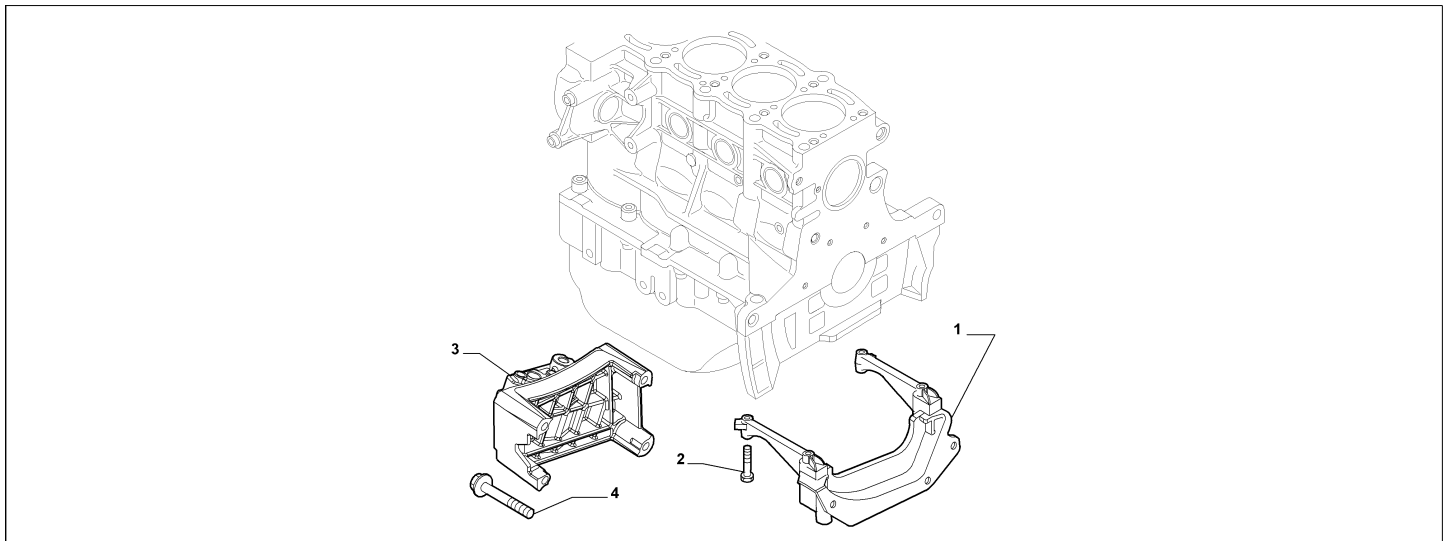

Catalogue	MITO 2008-2011	
Category	1.3 ENGINE MOUNTS	
Var.	01	1.3D + DIESEL + (95HP, 85HP) + EURO5
Rev.	00	

Part Num.	Description	Compatibility	Modif.	Qty	Notes	Col.	Reman.
1	55219008 SUPPORT			01			
2	55189541 SCREW, M8X50			04			
3	55198565 SUPPORT, COMPL			01			
4	46823516 SCREW, M10X90			04			

Legend	
1.3D	HORSE POWER (MARKET):1.3
DIESEL	FUEL:DIESEL
EURO5	ECOLOGY:LIM.ECC PHASE 5
85HP	POWER:1.3 SDE 85HP EURO5
95HP	POWER:95HP