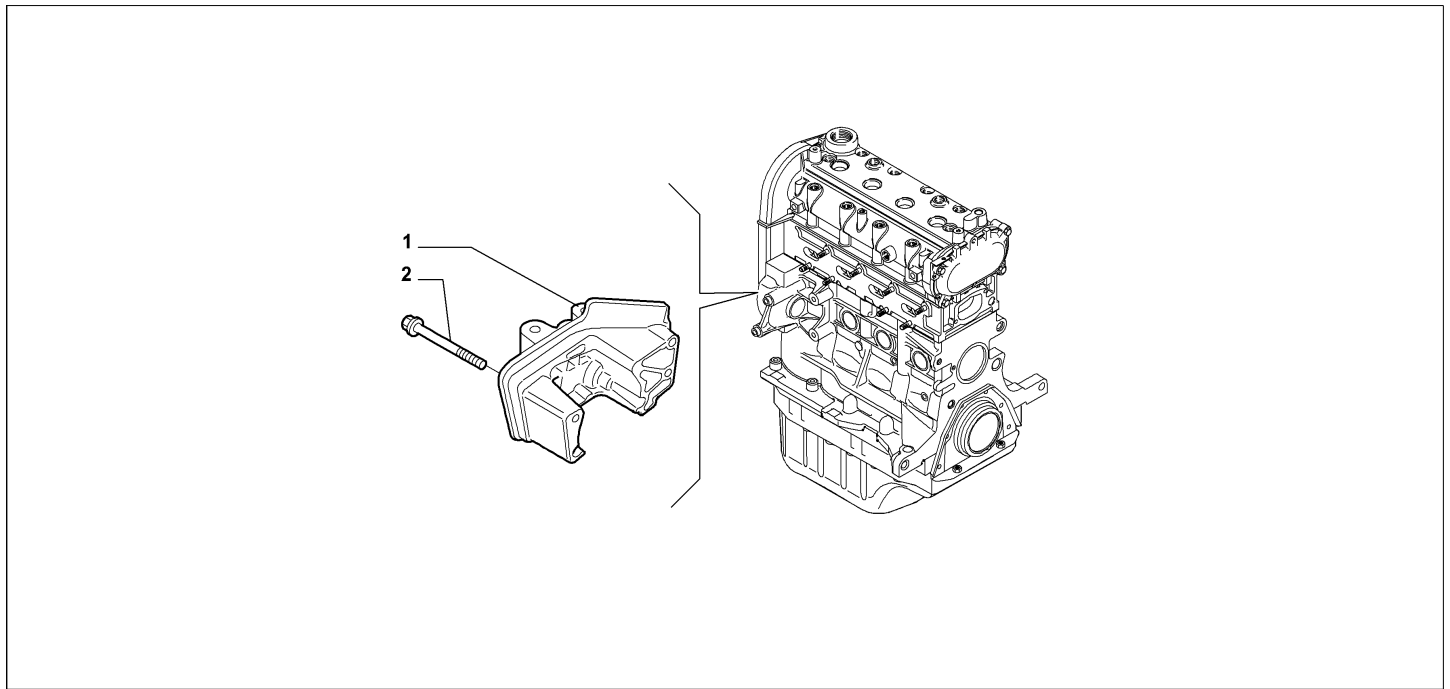

Catalogue	MITO 2008-2011	
Category	1.3 ENGINE MOUNTS	
Var.	01	1.4 + PETROL + 78HP, 105HP, 120HP, 155HP, 135HP, 170HP
Rev.	00	

	Part Num.	Description	Compatibility	Modif.	Qty	Notes	Col.	Reman.	
	1	55195033	SUPPORT		78HP, 105HP			01	
	1	55207380	BRACKET		120HP, 135HP+TCT			01	
	1	55209171	BRACKET		155HP, 170HP			01	
	1	55222564	BRACKET		135HP+TCT			01	
	2	46533219	SCREW					05	

Catalogue	MITO 2008-2011	
Category	1.3 ENGINE MOUNTS	
Var.	01	1.3D + DIESEL + 90HP + EURO4
Rev.	00	

Part Num.	Description	Compatibility	Modif.	Qty	Notes	Col.	Reman.
1	55219008 SUPPORT			01			
2	55189541 SCREW, M8X50			04			
3	55197848 SUPPORT			01			
4	46823516 SCREW, M10X90			04			
5	51763519 BRACKET			01			
6	16286024 SCREW, M6X16			01			
7	55222437 CLIP			01			

Legend	
1.3D	HORSE POWER (MARKET):1.3
DIESEL	FUEL:DIESEL
EURO4	ECOLOGY:EEC LIM. STAGE 4
90HP	POWER:1.3 SDE 90HP EURO4

Catalogue	MITO 2008-2011	
Category	1.3 ENGINE MOUNTS	
Var.	01	1.6D
Rev.	00	

Part Num.	Description	Compatibility	Modif.	Qty	Notes	Col.	Reman.
1	55211026 SUPPORT			01			
2	55195533 RESILIENT BUSH			01			
3	55239337 STUD			01			
4	16287424 SCREW			01			
5	16289321 SCREW			02			
6	55201021 SCREW, M10X110			01			
7	55258498 SCREW			01			
8	16288021 SCREW, M8X65			01			