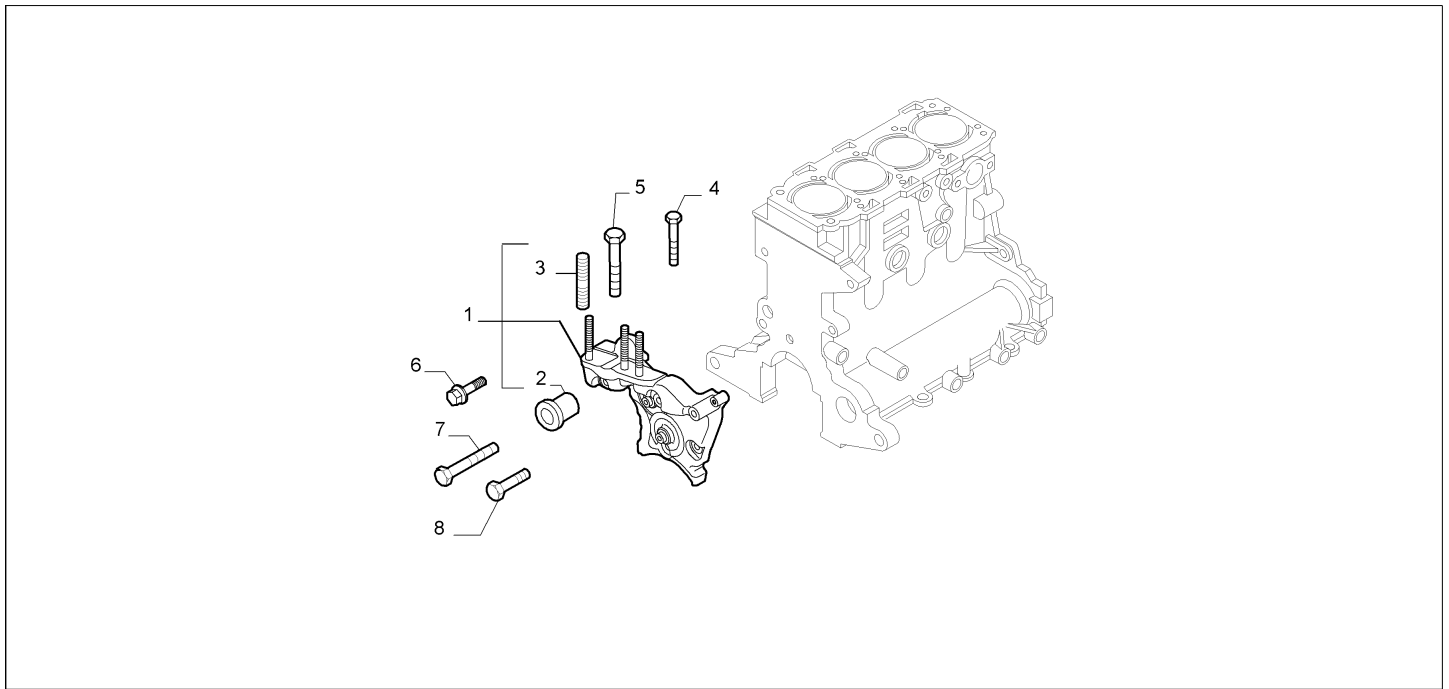

Legend	
TCT	SPECIFIC GEARBOX
1.4	HORSE POWER (MARKET):1370
PETROL	FUEL:PETROL
155HP	POWER:1.4 FIRE 16V TURBO 155HP (EURO 5)
170HP	POWER:1.4 FIRE 16V TURBO MULTIAIR 170HP EURO 5
78HP	POWER:1.4 FIRE 16V 78HP EURO5
105HP	POWER:1.4 FIRE 16V MULTIAIR 105HP (EURO 5)
120HP	POWER:120HP
135HP	POWER:1.4 FIRE 16V TURBO MULTIAIR 135 HP EURO 5

Catalogue	MITO 2008-2011	
Category	1.3 ENGINE MOUNTS	
Var.	01	1.3D + DIESEL + 90HP + EURO4
Rev.	00	

Part Num.	Description	Compatibility	Modif.	Qty	Notes	Col.	Reman.
1	55219008 SUPPORT			01			
2	55189541 SCREW, M8X50			04			
3	55197848 SUPPORT			01			
4	46823516 SCREW, M10X90			04			
5	51763519 BRACKET			01			
6	16286024 SCREW, M6X16			01			
7	55222437 CLIP			01			

Legend	
1.3D	HORSE POWER (MARKET):1.3
DIESEL	FUEL:DIESEL
EURO4	ECOLOGY:EEC LIM. STAGE 4
90HP	POWER:1.3 SDE 90HP EURO4

Catalogue	MITO 2008-2011	
Category	1.3 ENGINE MOUNTS	
Var.	01	1.6D
Rev.	00	

Part Num.	Description	Compatibility	Modif.	Qty	Notes	Col.	Reman.
1	55211026 SUPPORT			01			
2	55195533 RESILIENT BUSH			01			
3	55239337 STUD			01			
4	16287424 SCREW			01			
5	16289321 SCREW			02			
6	55201021 SCREW, M10X110			01			
7	55258498 SCREW			01			
8	16288021 SCREW, M8X65			01			