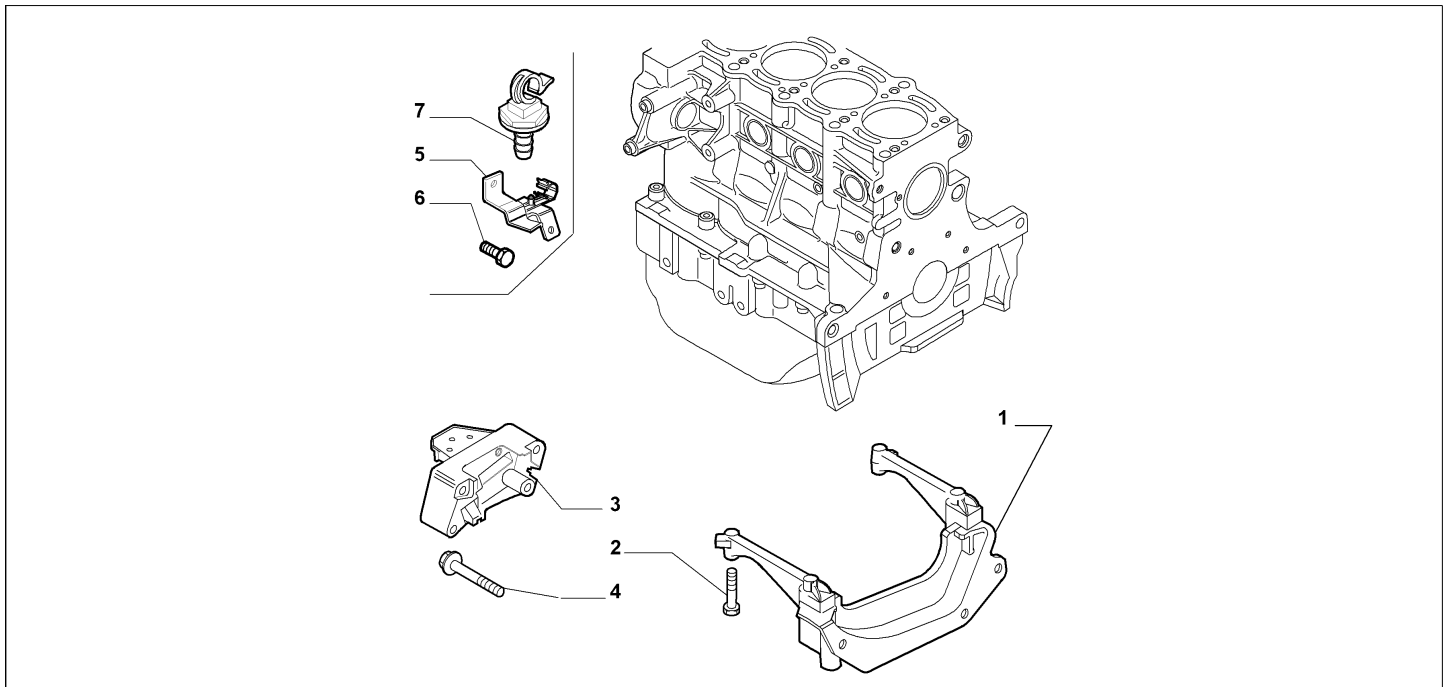

Catalogue	MITO 2008-2011	
Category	1.3 ENGINE MOUNTS	
Var.	01	1.4 + PETROL + 78HP, 105HP, 120HP, 155HP, 135HP, 170HP
Rev.	00	

	Part Num.	Description	Compatibility	Modif.	Qty	Notes	Col.	Reman.	
	1	55195033	SUPPORT		78HP, 105HP			01	
	1	55207380	BRACKET		120HP, 135HP+TCT			01	
	1	55209171	BRACKET		155HP, 170HP			01	
	1	55222564	BRACKET		135HP+TCT			01	
	2	46533219	SCREW					05	

Catalogue	MITO 2008-2011	
Category	1.3 ENGINE MOUNTS	
Var.	01	1.3D + DIESEL + 90HP + EURO4
Rev.	00	

Part Num.	Description	Compatibility	Modif.	Qty	Notes	Col.	Reman.
1	55219008 SUPPORT			01			
2	55189541 SCREW, M8X50			04			
3	55197848 SUPPORT			01			
4	46823516 SCREW, M10X90			04			
5	51763519 BRACKET			01			
6	16286024 SCREW, M6X16			01			
7	55222437 CLIP			01			

Legend	
1.3D	HORSE POWER (MARKET):1.3
DIESEL	FUEL:DIESEL
EURO4	ECOLOGY:EEC LIM. STAGE 4
90HP	POWER:1.3 SDE 90HP EURO4

Catalogue	MITO 2008-2011	
Category	1.3 ENGINE MOUNTS	
Var.	01	1.6D
Rev.	00	

Part Num.	Description	Compatibility	Modif.	Qty	Notes	Col.	Reman.
1	55211026 SUPPORT			01			
2	55195533 RESILIENT BUSH			01			
3	55239337 STUD			01			
4	16287424 SCREW			01			
5	16289321 SCREW			02			
6	55201021 SCREW, M10X110			01			
7	55258498 SCREW			01			
8	16288021 SCREW, M8X65			01			