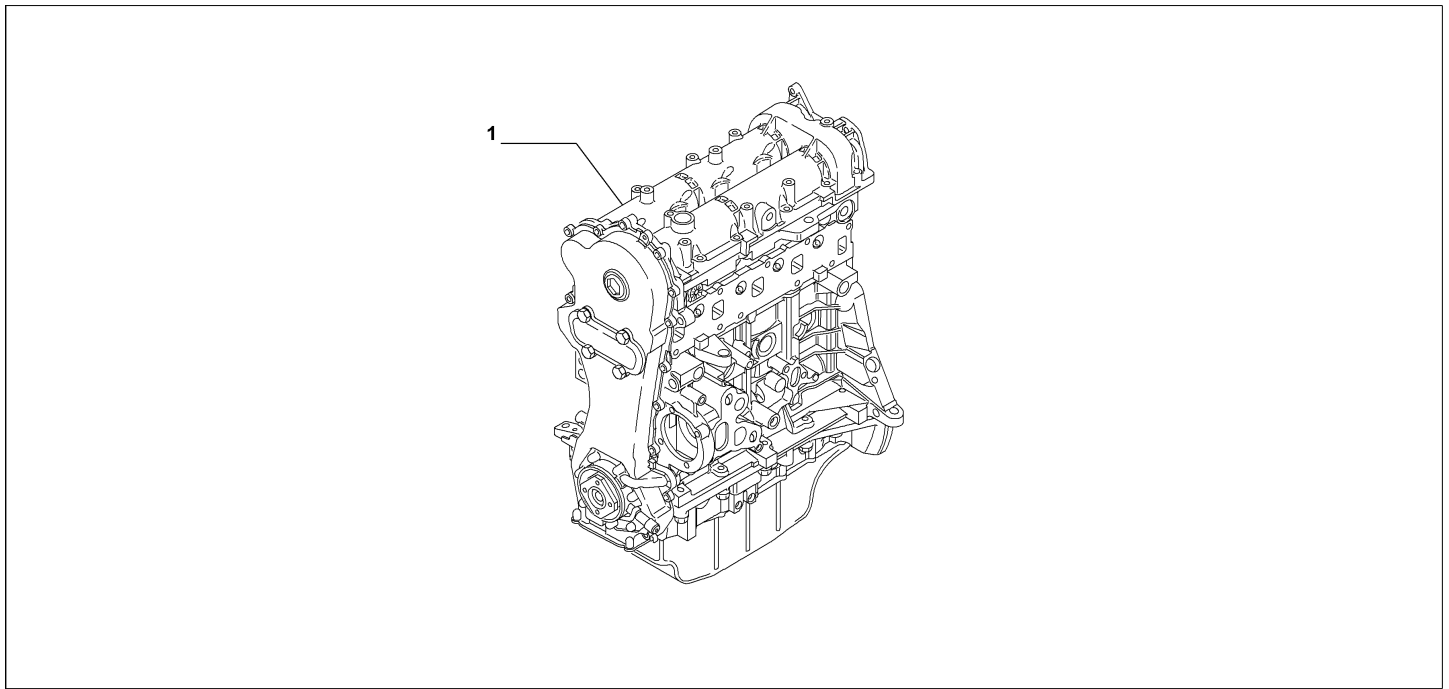

Catalogue	MITO 2008-2011	
Category	1.1 ENGINE BLOCK	
Var.	01	1.3D + DIESEL + 90HP + EURO4
Rev.	00	

Part Num.	Description	Compatibility	Modif.	Qty	Notes	Col.	Reman.
1	71749597 UNCOMPLETE-ENGINE			01			71792944

Legend	
1.3D	HORSE POWER (MARKET):1.3
DIESEL	FUEL:DIESEL
EURO4	ECOLOGY:EEC LIM. STAGE 4
90HP	POWER:1.3 SDE 90HP EURO4