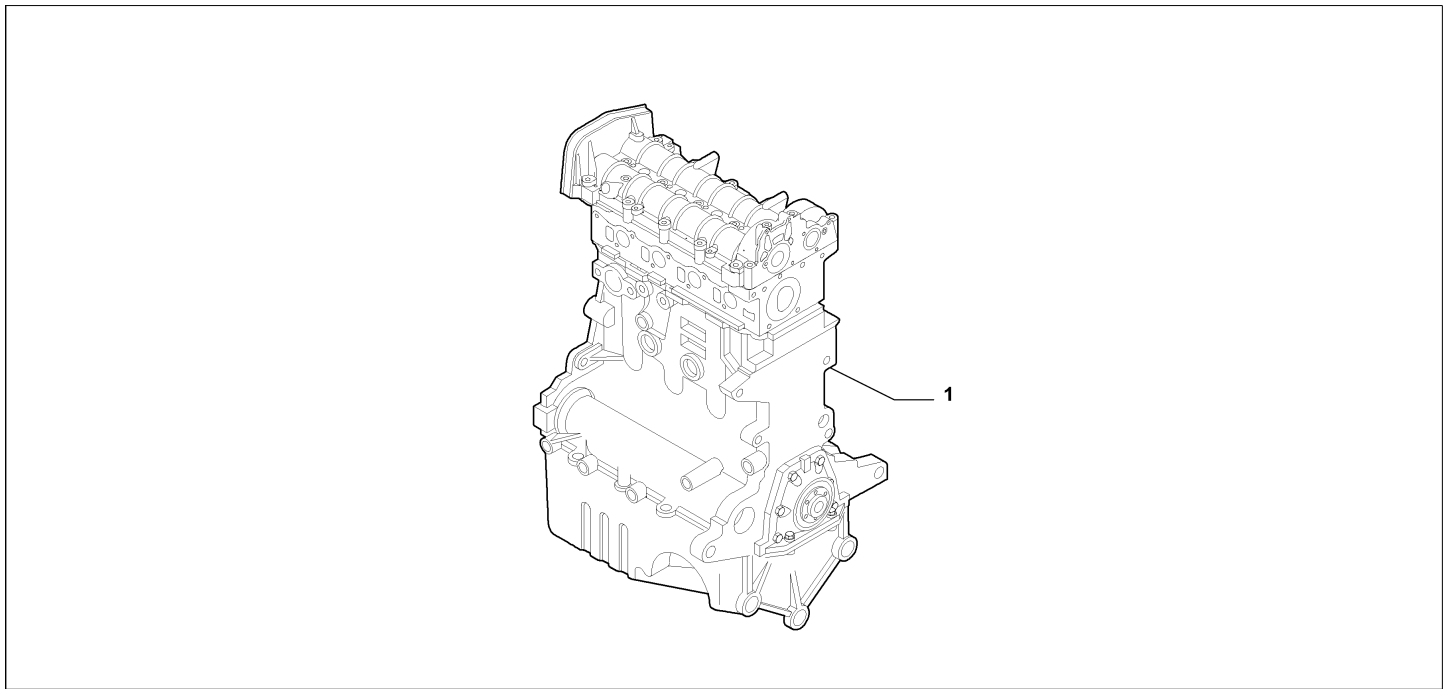

Legend	
059	SPECIFIC CALIBRATION CONTROL UNIT
TCT	SPECIFIC GEARBOX
4XD	ENGINE POWERING
1.4	HORSE POWER (MARKET):1370
PETROL	FUEL:PETROL
155HP	POWER:1.4 FIRE 16V TURBO 155HP (EURO 5)
170HP	POWER:1.4 FIRE 16V TURBO MULTIAIR 170HP EURO 5
78HP	POWER:1.4 FIRE 16V 78HP EURO5
105HP	POWER:1.4 FIRE 16V MULTIAIR 105HP (EURO 5)
120HP	POWER:120HP
135HP	POWER:1.4 FIRE 16V TURBO MULTIAIR 135 HP EURO 5
14225	ADDITION OF SPACERS ON THE EXHAUST PIPE FASTENERS AND ADOPTION OF LONGER STUDS [DAT 30/05/2010]

Catalogue	MITO 2008-2011	
Category	1.1 ENGINE BLOCK	
Var.	01	1.3D + DIESEL + 90HP + EURO4
Rev.	00	

Part Num.	Description	Compatibility	Modif.	Qty	Notes	Col.	Reman.
1	71749597 UNCOMPLETE-ENGINE			01			71792944

Legend	
1.3D	HORSE POWER (MARKET):1.3
DIESEL	FUEL:DIESEL
EURO4	ECOLOGY:EEC LIM. STAGE 4
90HP	POWER:1.3 SDE 90HP EURO4

Catalogue	MITO 2008-2011	
Category	1.1 ENGINE BLOCK	
Var.	01	1.6D
Rev.	00	

Part Num.	Description	Compatibility	Modif.	Qty	Notes	Col.	Reman.
1	71754390 UNCOMPLETE-ENGINE	059		01			
1	71752596 UNCOMPLETE-ENGINE	!059	C13758	01			
1	71754381 UNCOMPLETE-ENGINE	!059	D13758	01			71724442