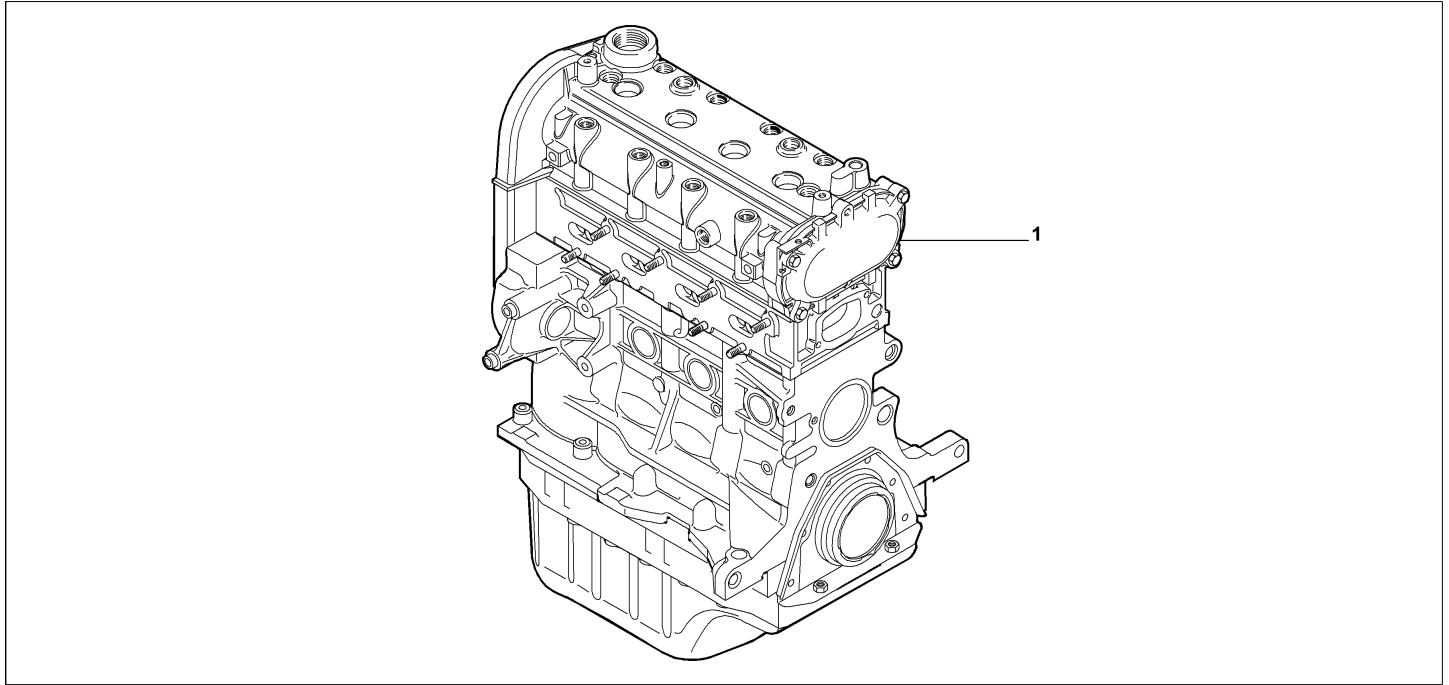

Catalogue	MITO 2008-2011	
Category	1.1 ENGINE BLOCK	
Var.	01	1.4 + PETROL + (78HP, 105HP, 120HP, 155HP, 135HP, 170HP)
Rev.	00	

Part Num.	Description	Compatibility	Modif.	Qty	Notes	Col.	Reman.
1	71752591	UNCOMPLETE-ENGINE	78HP	01			
1	71751102	UNCOMPLETE-ENGINE	78HP+4XD	01			71793454
1	71753968	UNCOMPLETE-ENGINE	105HP	01			71795220
1	71751110	UNCOMPLETE-ENGINE	120HP	01			71793880
1	71751111	UNCOMPLETE-ENGINE	155HP+1059	01			71795031
1	71754986	UNCOMPLETE-ENGINE	155HP+059	01			
1	71753969	UNCOMPLETE-ENGINE	135HP+ITCT	C14225	01		
1	71769152	UNCOMPLETE-ENGINE	135HP+ITCT	D14225	01		
1	71753970	UNCOMPLETE-ENGINE	170HP+1059	C14225	01		
1	71769153	UNCOMPLETE-ENGINE	170HP+1059	D14225	01		71795241
1	71754978	UNCOMPLETE-ENGINE	170HP+059	C14225	01		
1	71769157	UNCOMPLETE-ENGINE	170HP+059	D14225	01		71795244
1	71754014	UNCOMPLETE-ENGINE	135HP+TCT	C14225	01		
1	71769154	UNCOMPLETE-ENGINE	135HP+TCT	D14225	01		

Legend	
059	SPECIFIC CALIBRATION CONTROL UNIT
TCT	SPECIFIC GEARBOX
4XD	ENGINE POWERING
1.4	HORSE POWER (MARKET):1370
PETROL	FUEL:PETROL
155HP	POWER:1.4 FIRE 16V TURBO 155HP (EURO 5)
170HP	POWER:1.4 FIRE 16V TURBO MULTIAIR 170HP EURO 5
78HP	POWER:1.4 FIRE 16V 78HP EURO5
105HP	POWER:1.4 FIRE 16V MULTIAIR 105HP (EURO 5)
120HP	POWER:120HP
135HP	POWER:1.4 FIRE 16V TURBO MULTIAIR 135 HP EURO 5
14225	ADDITION OF SPACERS ON THE EXHAUST PIPE FASTENERS AND ADOPTION OF LONGER STUDS [DAT 30/05/2010]

Legend	
1.3D	HORSE POWER (MARKET):1.3
DIESEL	FUEL:DIESEL
EURO4	ECOLOGY:EEC LIM. STAGE 4
90HP	POWER:1.3 SDE 90HP EURO4

Catalogue	MITO 2008-2011	
Category	1.1 ENGINE BLOCK	
Var.	01	1.6D
Rev.	00	

Part Num.	Description	Compatibility	Modif.	Qty	Notes	Col.	Reman.
1	71754390 UNCOMPLETE-ENGINE	059		01			
1	71752596 UNCOMPLETE-ENGINE	!059	C13758	01			
1	71754381 UNCOMPLETE-ENGINE	!059	D13758	01			71724442