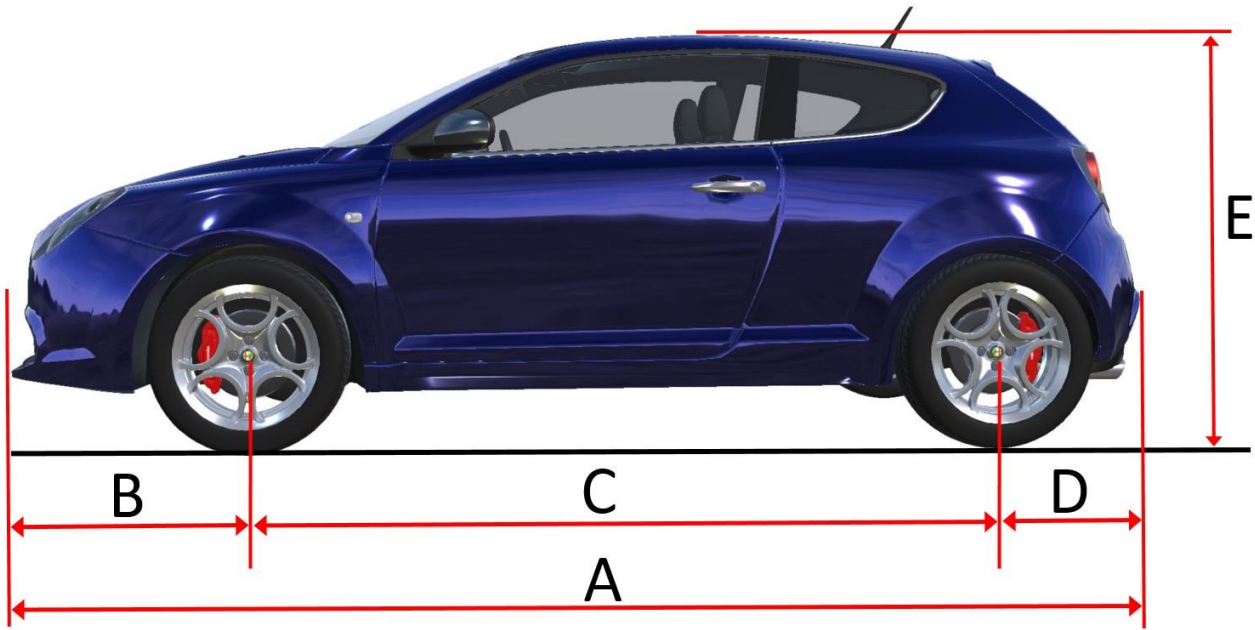

MiTo Dimensions

A (mm)	4,063
B (mm)	904
C (mm)	2,511
D (mm)	648
E (mm)	1,446

	215/40 R18 Tyres	195/55 R16 Tyres
F (mm)	1,475	1,483
G (mm)	1,720	1,720
H (mm)	1,469	1,475